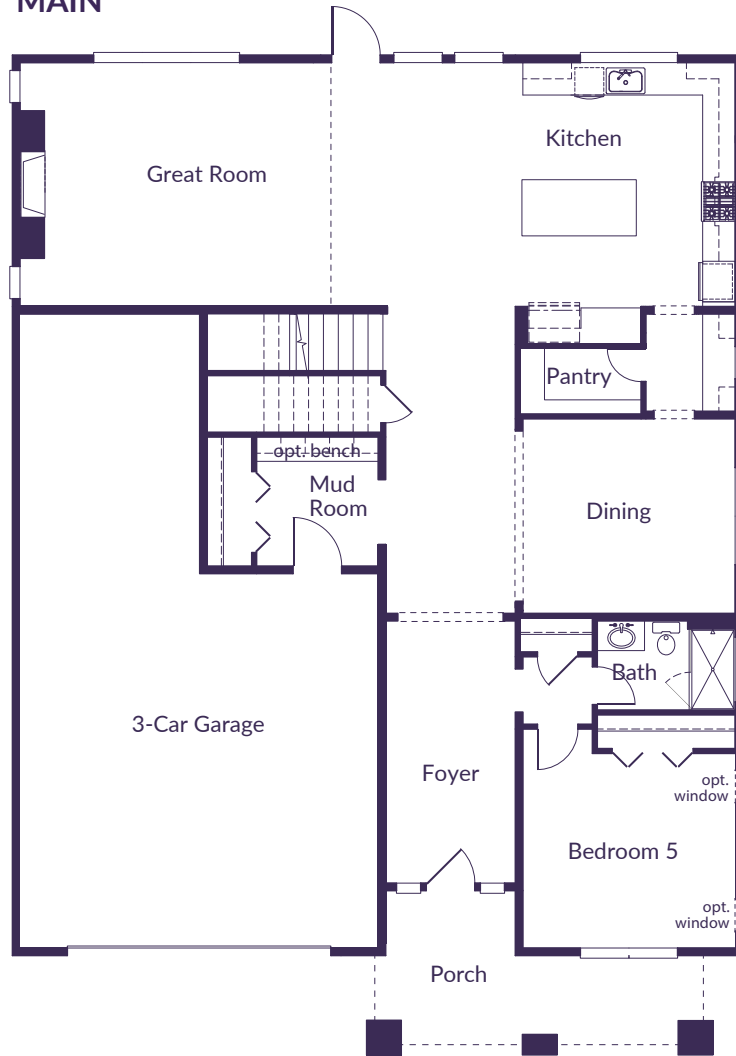

ELEVATION A

4,014 sq. ft. | 5 bedroom | 2.75 bath
3 car garage | zoom room | bonus room | bedroom suite on main

VillageLifeHomes.com

MAIN

UPPER

4,014 sq. ft. | 5 bedroom | 2.75 bath
3 car garage | zoom room | bonus room | bedroom suite on main