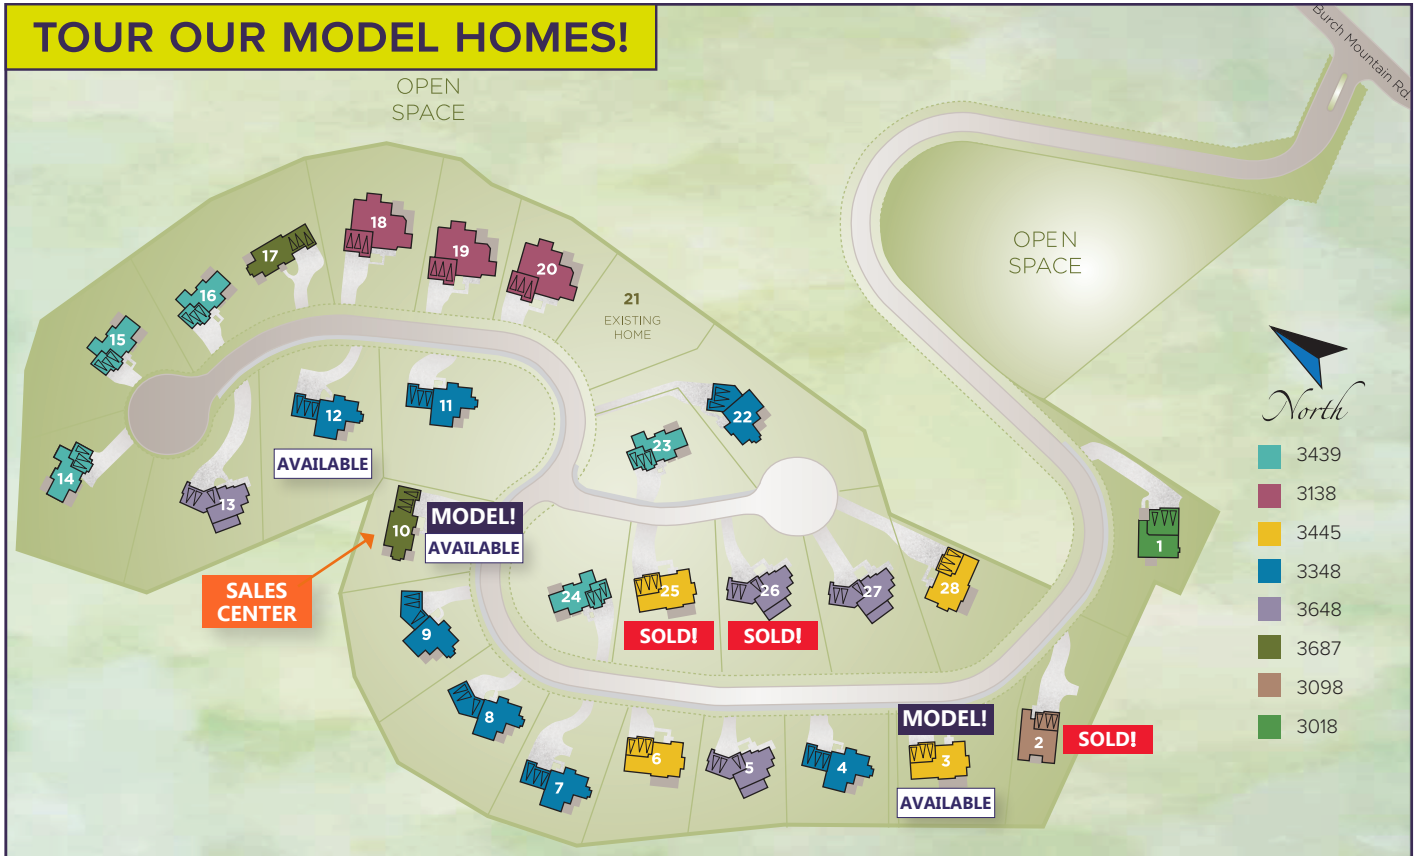

## Burch Mountain Estates

Exclusive 27-lot sunnyslope community in Wenatchee, located at the top of Burch Mountain with breathtaking views!

### TOUR OUR MODEL HOMES!

### LOT FOR SALE

LOT 12 \$149,990 30,677 sq ft

Julz Fowler, 509.264.5423

Julzrealestate@outlook.com

Peggy Lord, 509.885.8148

peggyjolord@gmail.com

BERKSHIRE HATHAWAY HomeServices

Jessup Real Estate