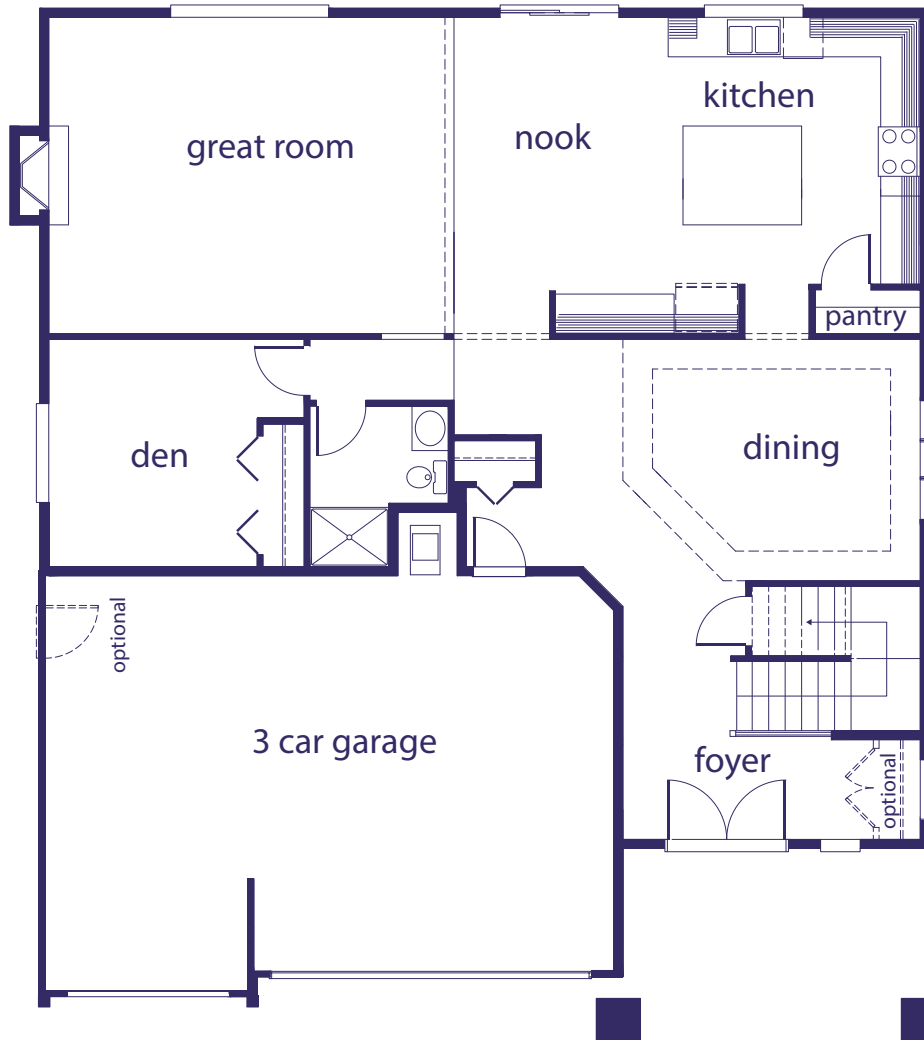

MAIN

UPPER

3,310sq. ft.

3 car garage

4 bedroom / 2.75 bathroom

bonus room • formal dining • great room

VillageLifeHomes.com

ELEVATION A

ELEVATION B

3,310sq. ft.

3 car garage

4 bedroom / 2.75 bathroom bonus room • formal dining • great room

VillageLifeHomes.com