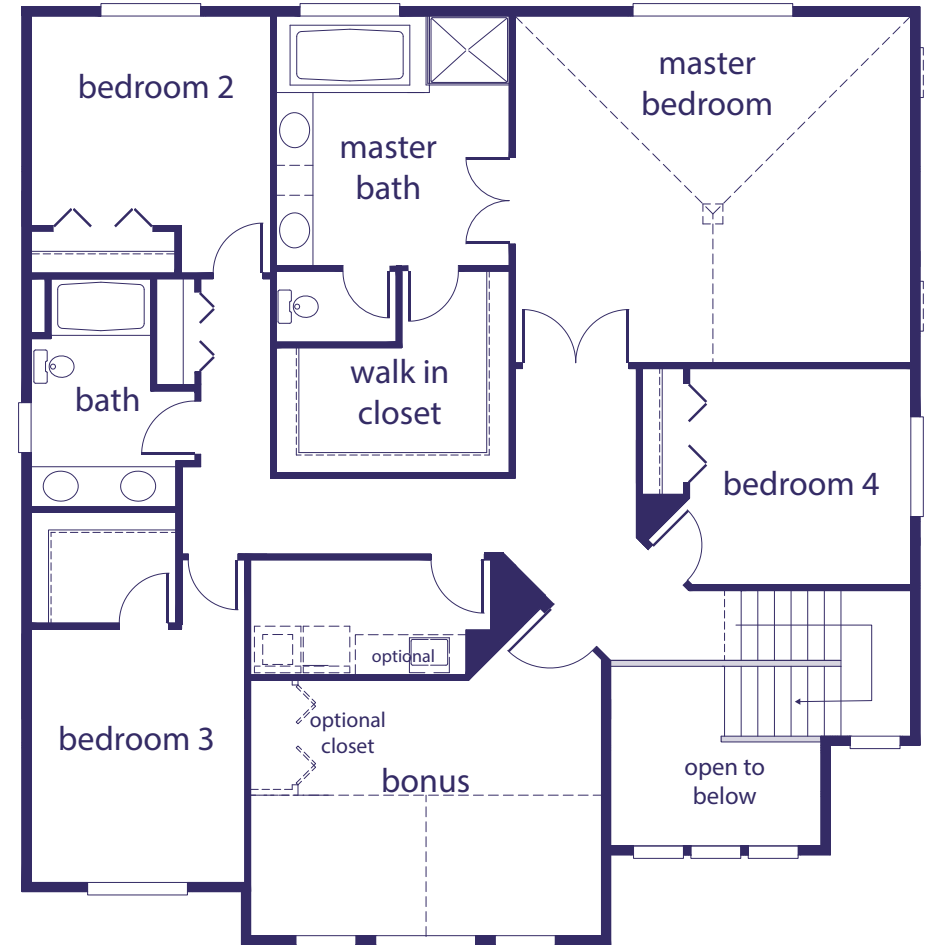

MAIN

UPPER

3,310sq. ft.

3 car garage

4 bedroom / 2.75 bathroom

bonus room • formal dining • great room

VillageLifeHomes.com

ELEVATION A

ELEVATION B

3,310sq. ft.

3 car garage

4 bedroom / 2.75 bathroom bonus room • formal dining • great room

VillageLifeHomes.com