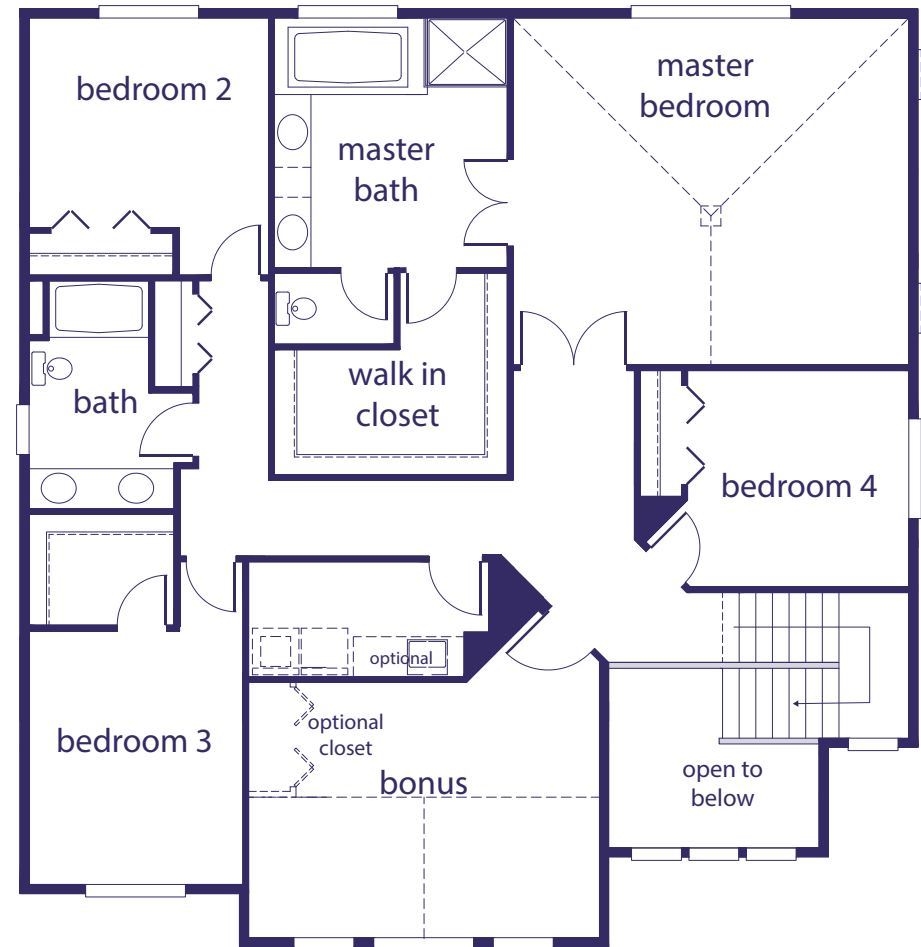

MAIN

UPPER

3,310sq. ft.

3 car garage

4 bedroom / 2.75 bathroom

bonus room • formal dining • great room

VillageLifeHomes.com

ELEVATION A

ELEVATION B

3,310sq. ft.

3 car garage

4 bedroom / 2.75 bathroom bonus room • formal dining • great room

VillageLifeHomes.com