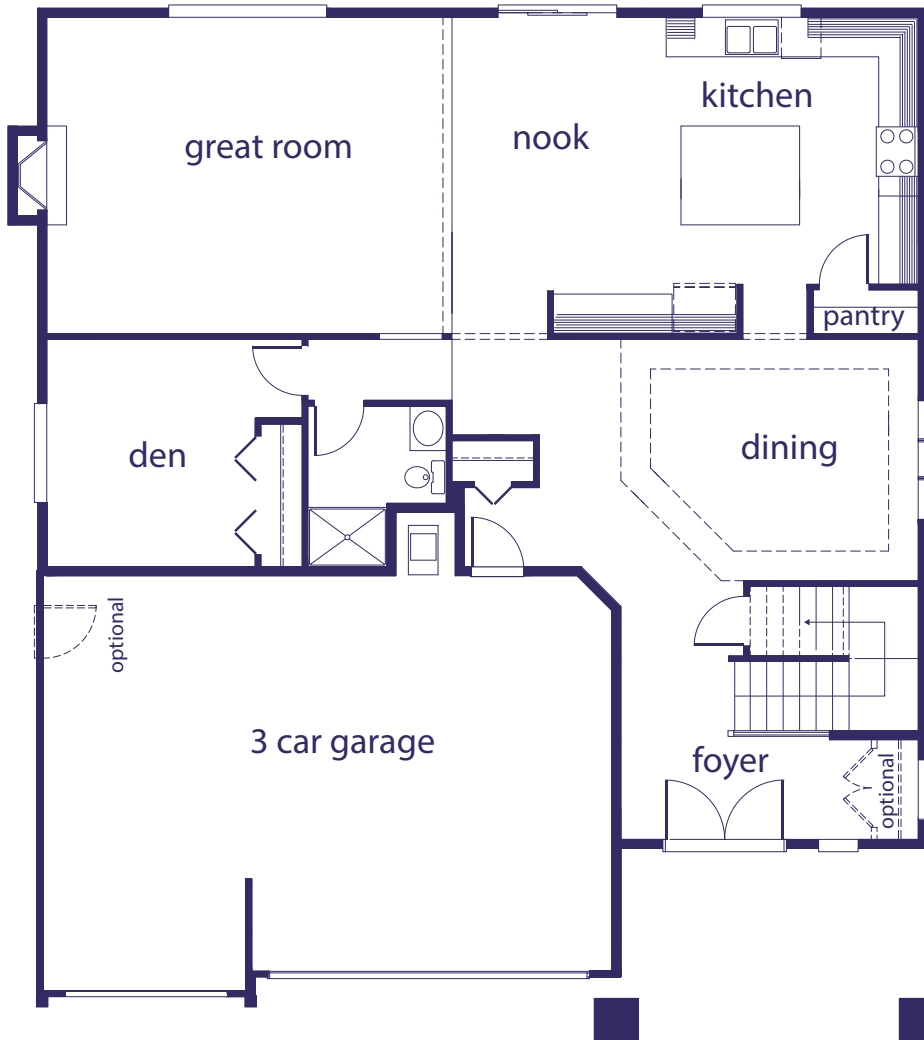

MAIN

UPPER

3,310sq. ft.

3 car garage

4 bedroom / 2.75 bathroom

bonus room • formal dining • great room

VillageLifeHomes.com

ELEVATION A

ELEVATION B

3,310sq. ft.

3 car garage

4 bedroom / 2.75 bathroom bonus room • formal dining • great room

VillageLifeHomes.com