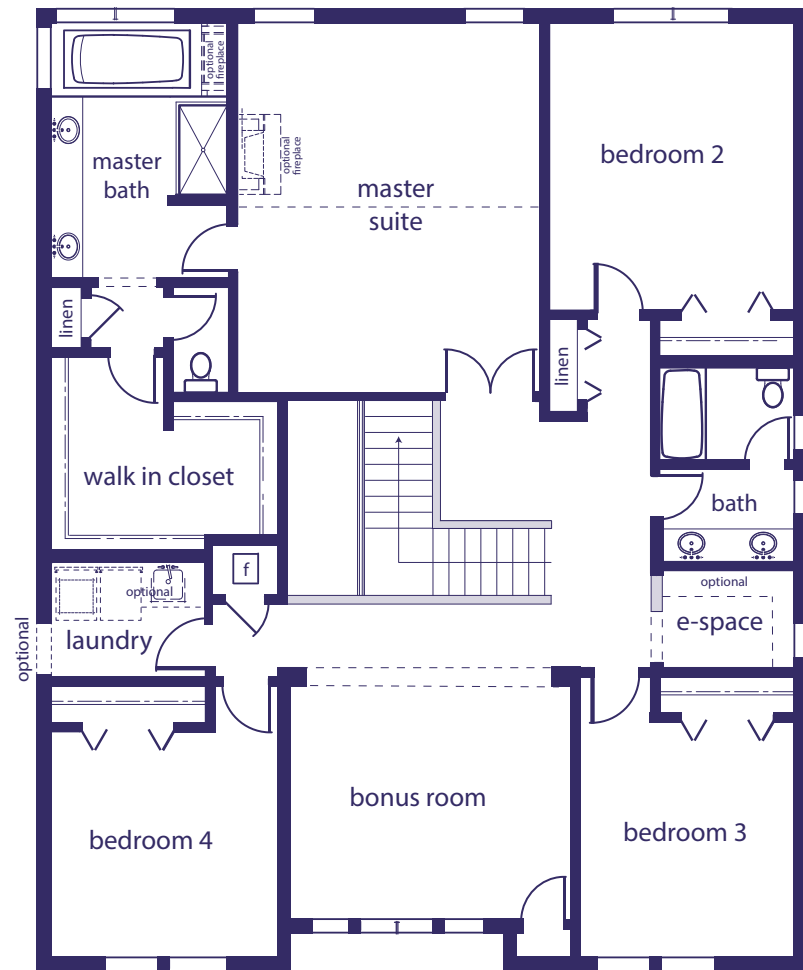

MAIN

3,301 sq. ft.

4 bedroom / 2.75 bathroom

3 car garage

bonus room • formal dining • den • great room

UPPER

VillageLifeHomes.com

ELEVATION A

3,301 sq. ft.

3 car garage

4 bedroom / 2.75 bathroom bonus room • formal dining • den • great room

VillageLifeHomes.com