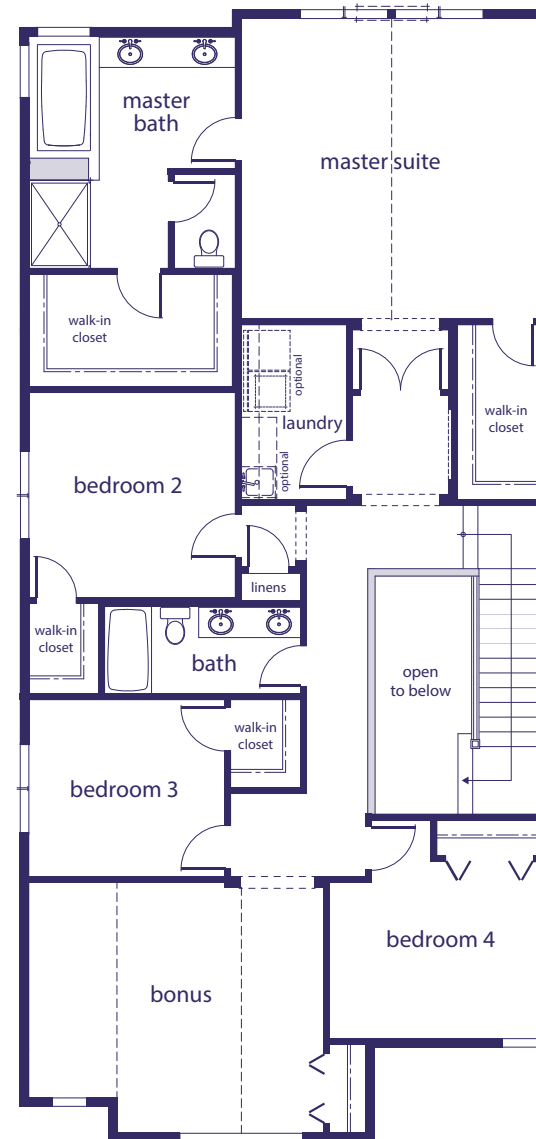

## MAIN

2,928 sq. ft.  
4 bedroom / 2.75 bathroom

2 car garage  
bonus • den • great room • outdoor living

## UPPER

VillageLifeHomes.com

ELEVATION A

ELEVATION B

2,928 sq. ft.

4 bedroom / 2.75 bathroom

2 car garage

bonus • den • great room • outdoor living