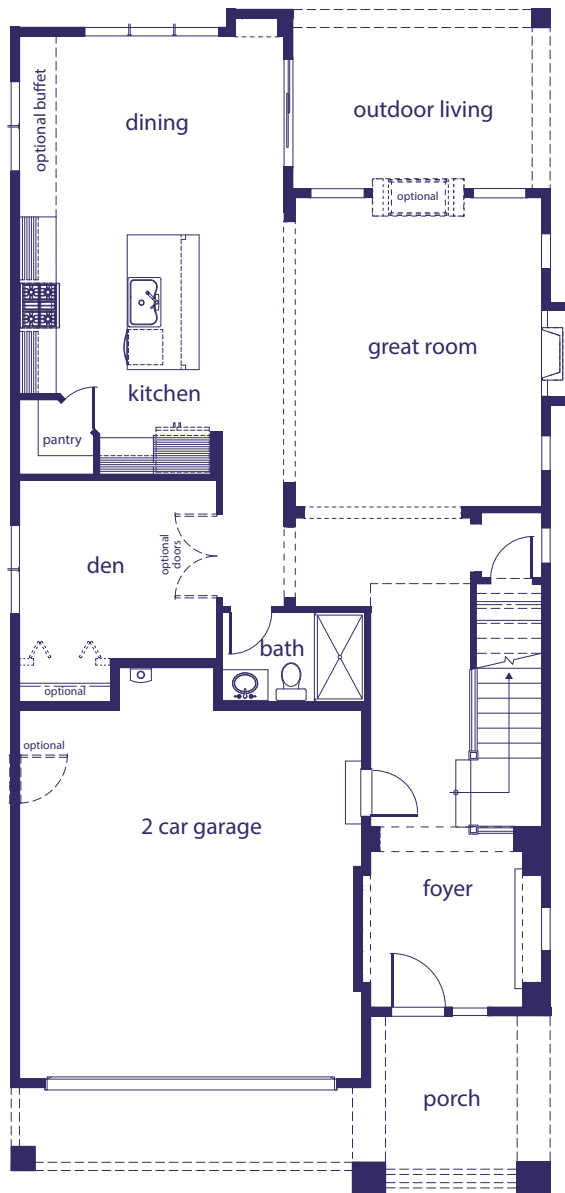

## MAIN

2,928 sq. ft.  
4 bedroom / 2.75 bathroom

2 car garage  
bonus • den • great room • outdoor living

## UPPER

VillageLifeHomes.com

ELEVATION A

ELEVATION B

2,928 sq. ft.

4 bedroom / 2.75 bathroom

2 car garage

bonus • den • great room • outdoor living