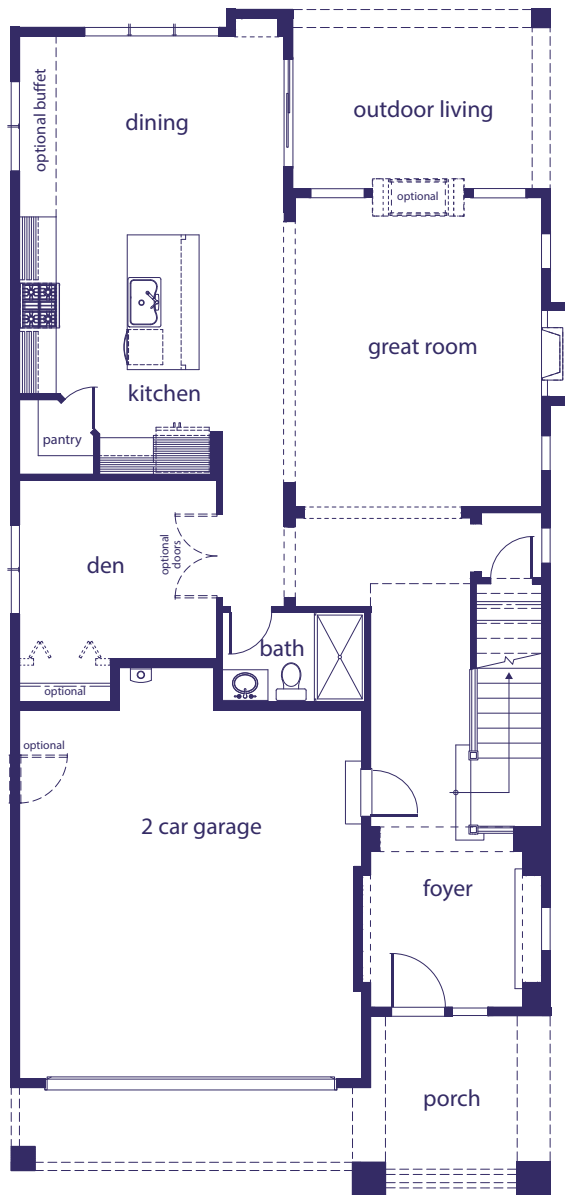

MAIN

UPPER

2,928 sq. ft.
4 bedroom / 2.75 bathroom

2 car garage
bonus • den • great room • outdoor living

VillageLifeHomes.com

ELEVATION A

ELEVATION B

2,928 sq. ft.

4 bedroom / 2.75 bathroom

2 car garage

bonus • den • great room • outdoor living

VillageLifeHomes.com