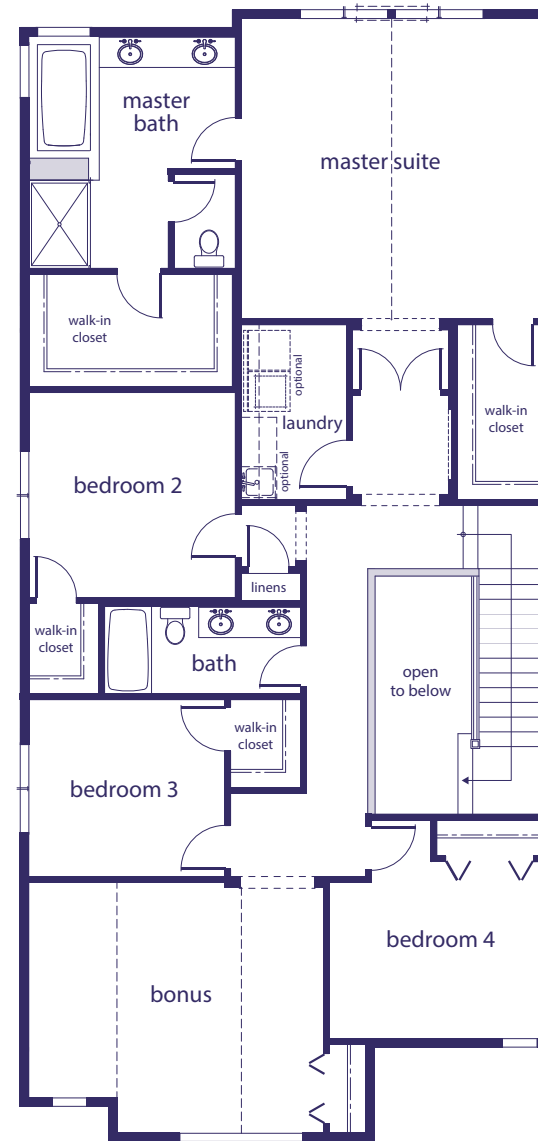

MAIN

UPPER

2,928 sq. ft.
4 bedroom / 2.75 bathroom

2 car garage
bonus • den • great room • outdoor living

VillageLifeHomes.com

ELEVATION A

ELEVATION B

2,928 sq. ft.

4 bedroom / 2.75 bathroom

2 car garage

bonus • den • great room • outdoor living

VillageLifeHomes.com