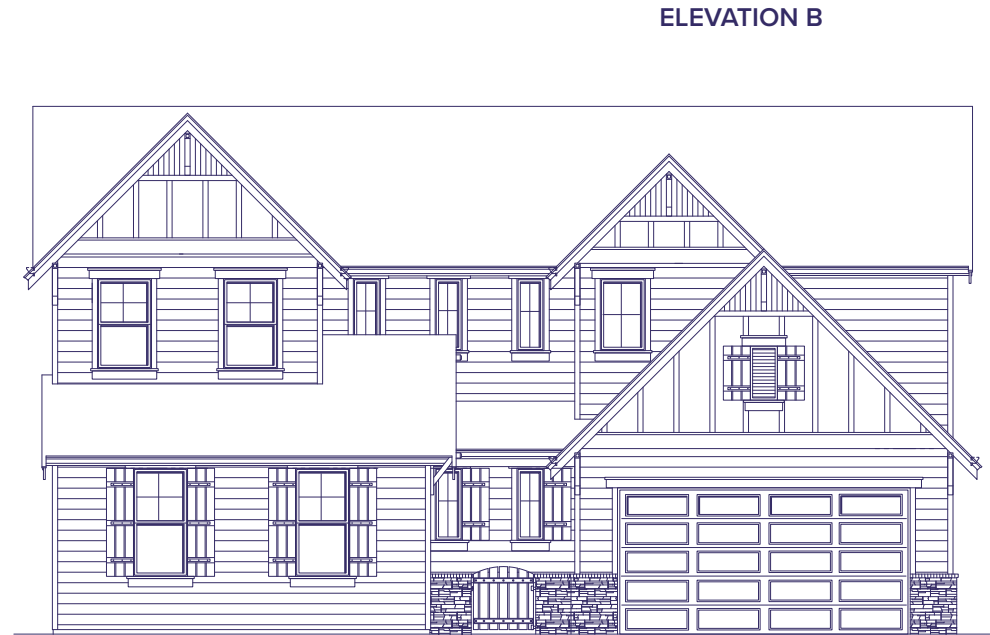

3,228 sq. ft.
4 bedroom / 2.75 bathroom

3 car garage
bonus • dining • den • great room • shop area

VillageLifeHomes.com

ELEVATION A

ELEVATION B

3,228 sq. ft.

4 bedroom / 2.75 bathroom

3 car garage

bonus • dining • den • great room • shop area

VillageLifeHomes.com