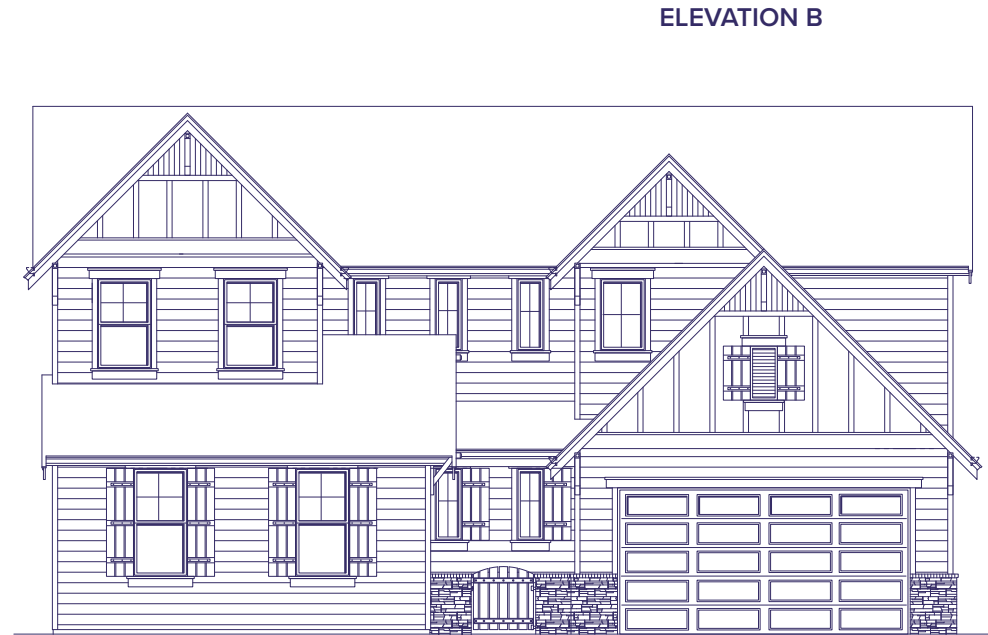

3,228 sq. ft.

4 bedroom / 2.75 bathroom

3 car garage

bonus • dining • den • great room • shop area

VillageLifeHomes.com

ELEVATION A

ELEVATION B

3,228 sq. ft.

4 bedroom / 2.75 bathroom

3 car garage

bonus • dining • den • great room • shop area

VillageLifeHomes.com