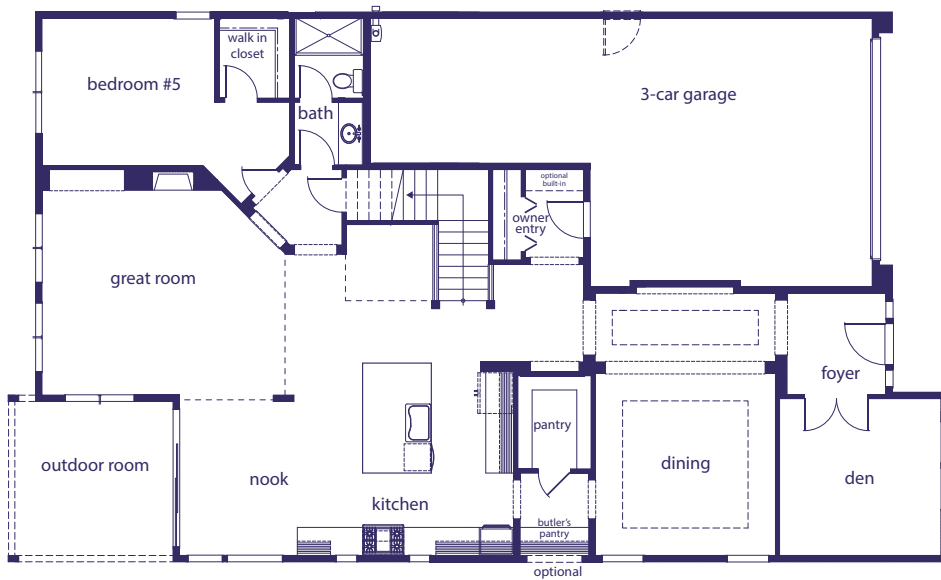

MAIN

UPPER

3,868 sq. ft.

3 car tandem garage

5 bedroom / 2.75 bathroom bonus • formal dining • great room • outdoor living

VillageLifeHomes.com

3,868 sq. ft.

3 car tandem garage

5 bedroom / 2.75 bathroom bonus • formal dining • great room • outdoor living

VillageLifeHomes.com