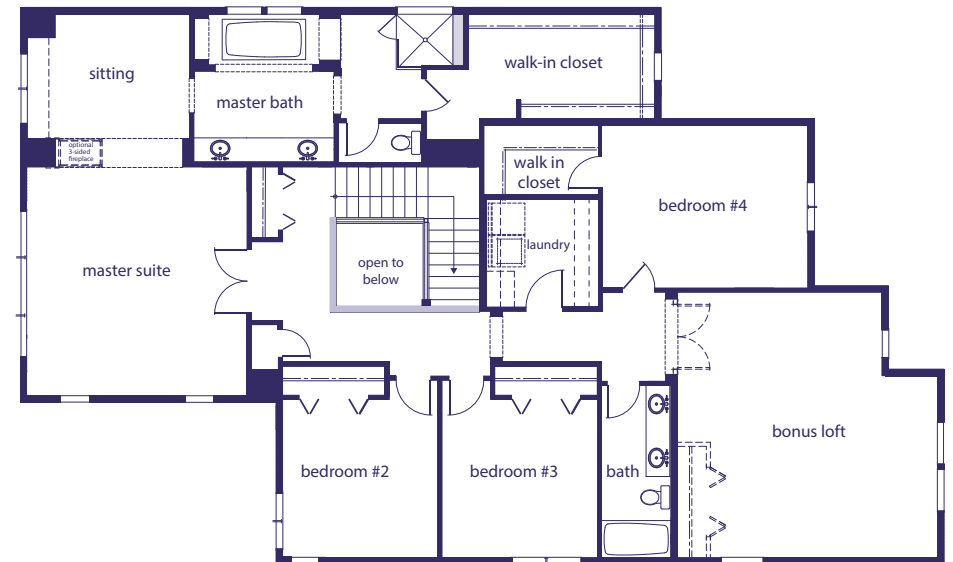

MAIN

UPPER

3,868 sq. ft.

3 car tandem garage

5 bedroom / 2.75 bathroom bonus • formal dining • great room • outdoor living

VillageLifeHomes.com

3,868 sq. ft.

3 car tandem garage

5 bedroom / 2.75 bathroom bonus • formal dining • great room • outdoor living

VillageLifeHomes.com