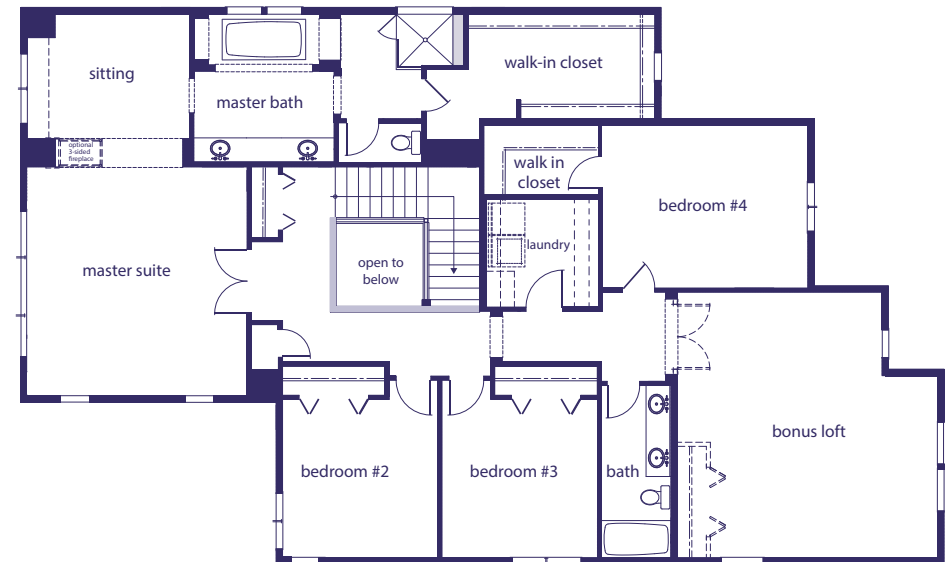

## MAIN

## UPPER

3,868 sq. ft.

3 car tandem garage

5 bedroom / 2.75 bathroom bonus • formal dining • great room • outdoor living

VillageLifeHomes.com

3,868 sq. ft.

3 car tandem garage

5 bedroom / 2.75 bathroom bonus • formal dining • great room • outdoor living