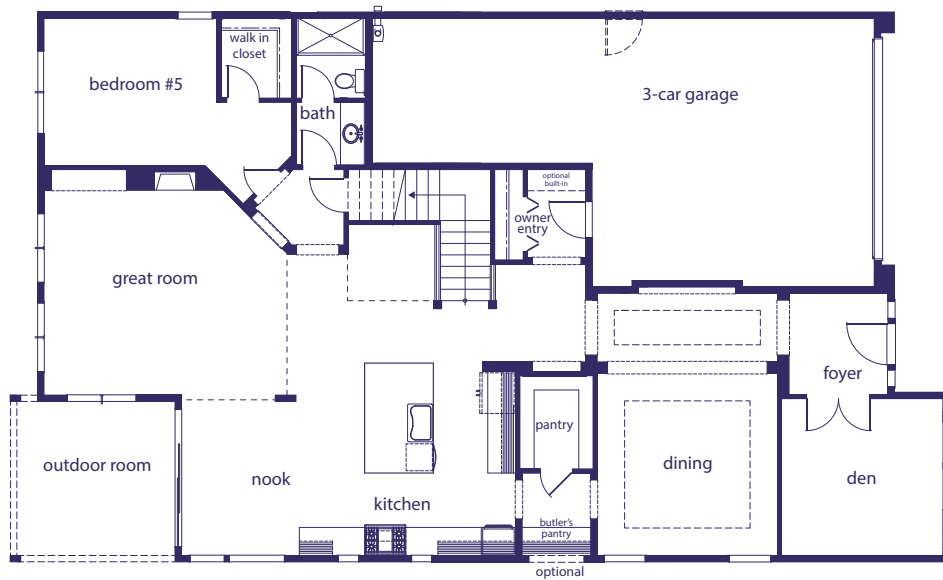

## MAIN

## UPPER

3,868 sq. ft.

3 car tandem garage

5 bedroom / 2.75 bathroom bonus • formal dining • great room • outdoor living

VillageLifeHomes.com

3,868 sq. ft.

3 car tandem garage

5 bedroom / 2.75 bathroom bonus • formal dining • great room • outdoor living