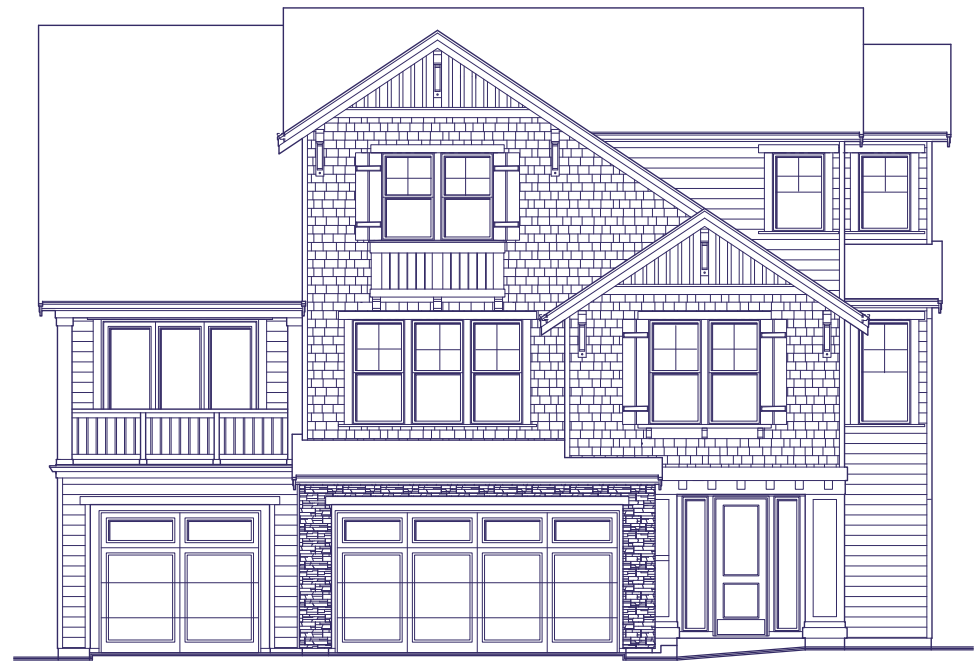

3,978 sq. ft.

3 car garage

5 bedroom /3.5 bathroom den • bonus • formal dining • great room • covered deck

VillageLifeHomes.com

### ELEVATION A

### ELEVATION B

3,978 sq. ft.

3 car garage

5 bedroom / 3.5 bathroom den • bonus • formal dining • great room • covered deck

VillageLifeHomes.com