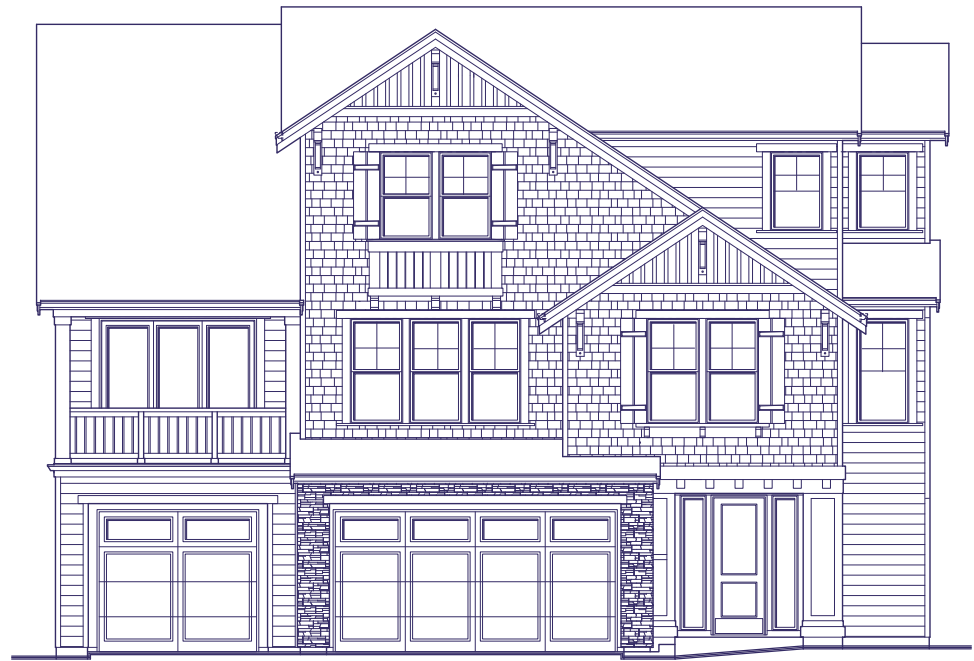

3,978 sq. ft.

3 car garage

5 bedroom /3.5 bathroom den • bonus • formal dining • great room • covered deck

VillageLifeHomes.com

ELEVATION A

ELEVATION B

3,978 sq. ft.

3 car garage

5 bedroom / 3.5 bathroom den • bonus • formal dining • great room • covered deck

VillageLifeHomes.com