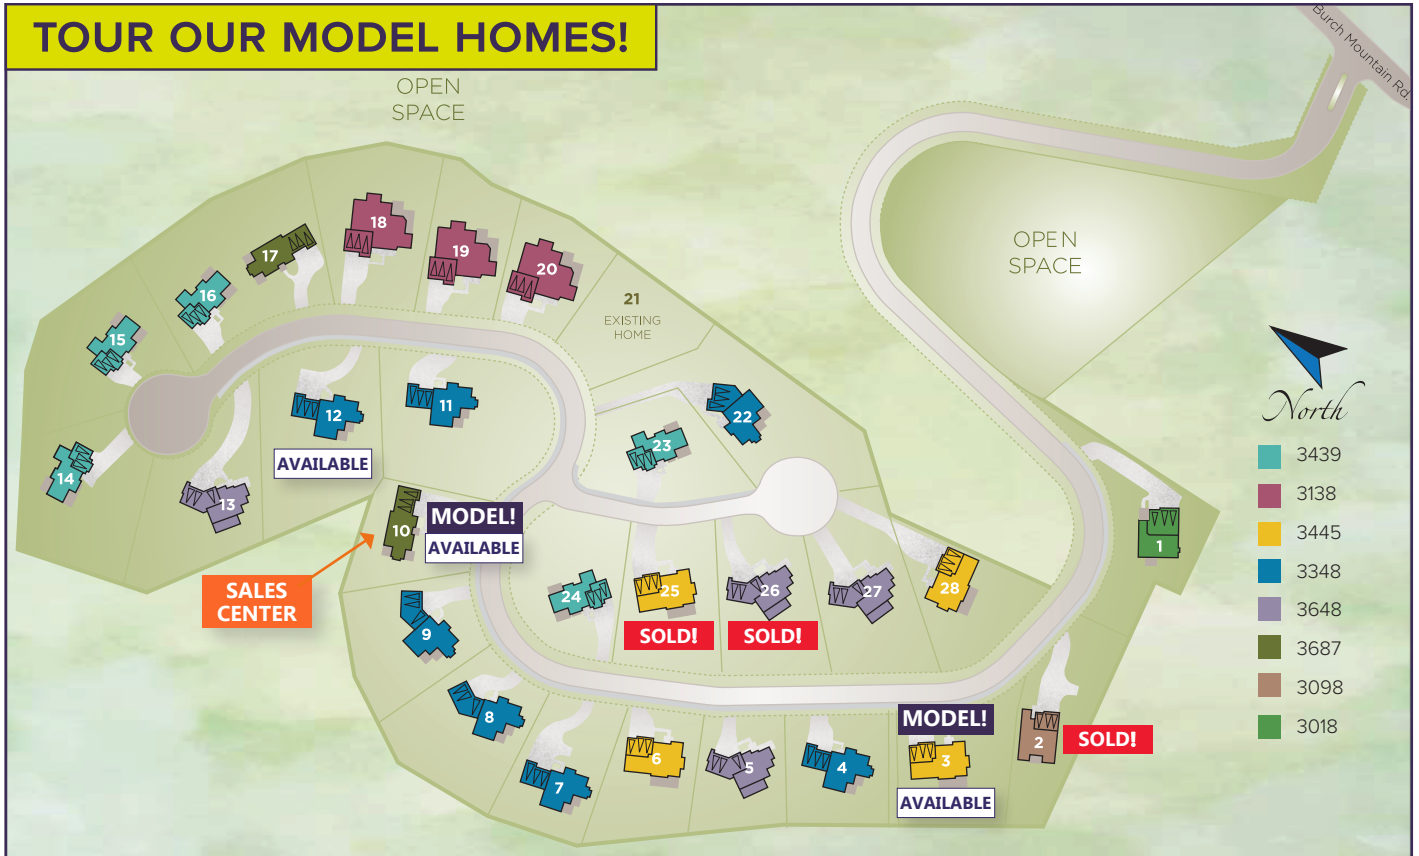

Burch Mountain Estates

Exclusive 27-lot sunnyslope community in Wenatchee, located at the top of Burch Mountain with breathtaking views!

LOT FOR SALE

LOT 12 \$149,990 30,677 sq ft

Julz Fowler, 509.264.5423