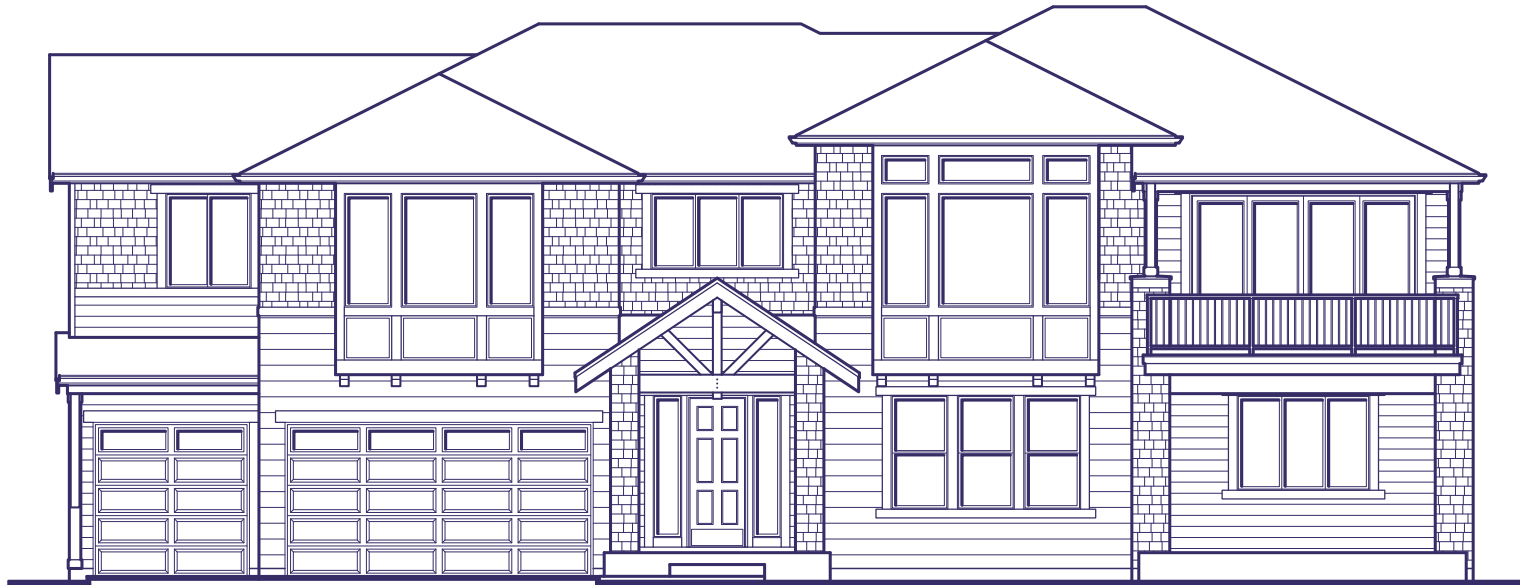

MAIN

UPPER

3,439 sq. ft.

3 car garage

3/4 bedroom / 2.75 bathroom great room • bonus room • outdoor living

VillageLifeHomes.com

ELEVATION A

3,439 sq. ft.

3 car garage

3/4 bedroom / 2.75 bathroom great room • bonus room • outdoor living

VillageLifeHomes.com