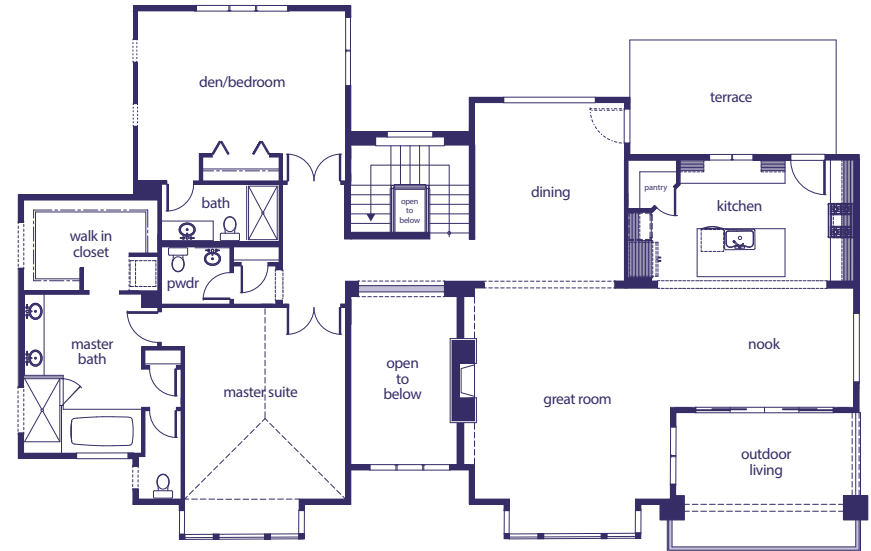

MAIN

UPPER

3,439 sq. ft.

3 car garage

3/4 bedroom / 2.75 bathroom great room • bonus room • outdoor living

VillageLifeHomes.com

ELEVATION A

3,439 sq. ft.

3 car garage

3/4 bedroom / 2.75 bathroom great room • bonus room • outdoor living

VillageLifeHomes.com