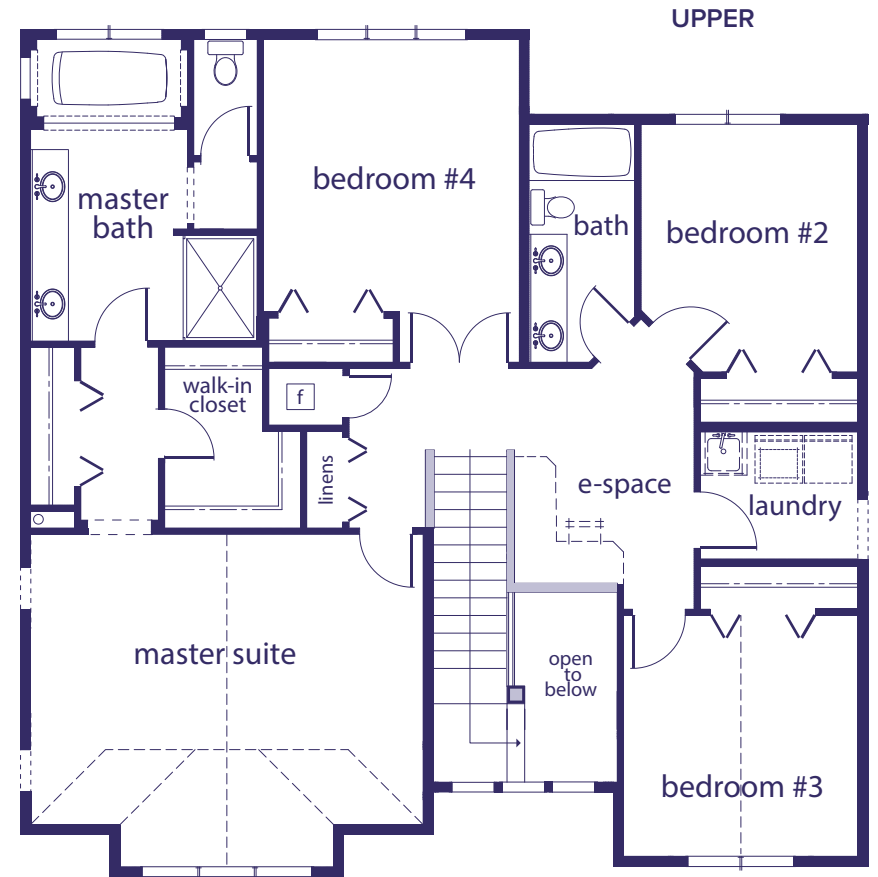

MAIN

UPPER

2,358 sq. ft.

4 bedroom / 2.5 bathroom

2 car garage

great room • dining room • den

VillageLifeCommunities.com

ELEVATION A

ELEVATION B

2,358 sq. ft.

4 bedroom / 2.5 bathroom

2 car garage

great room • dining room • den

VillageLifeCommunities.com