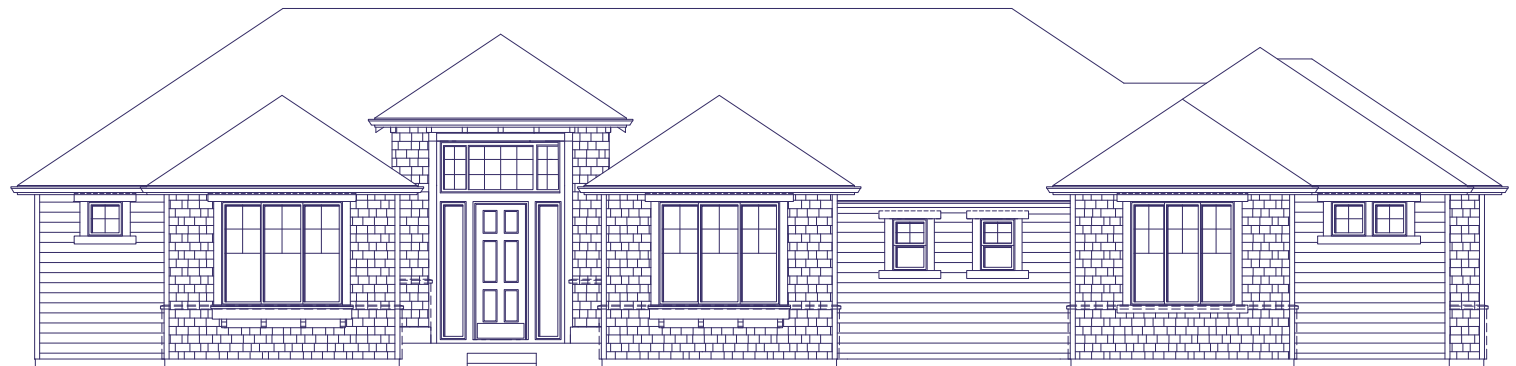

2,588 sq. ft.

4 bedroom / 2.5 bathroom

3 car garage • stone is optional

great room • dining room • outdoor living

VillageLifeHomes.com

ELEVATION A

ELEVATION B

2,588 sq. ft.

4 bedroom / 2.5 bathroom

3 car garage • stone is optional

great room • dining room • outdoor living

VillageLifeHomes.com