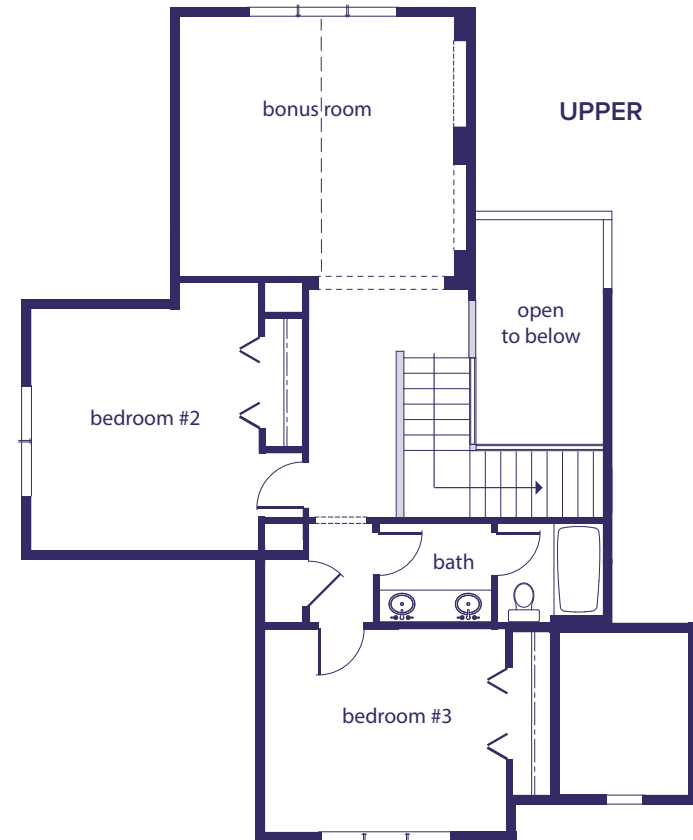

## MAIN

## UPPER

2,528sq. ft.

4 bedroom / 2.75 bathroom

3 car garage

master on the main • great room • dining room

VillageLifeCommunities.com

ELEVATION A

ELEVATION B

2,528sq. ft.

4 bedroom / 2.75 bathroom

3 car garage

master on the main • great room • dining room

VillageLifeCommunities.com