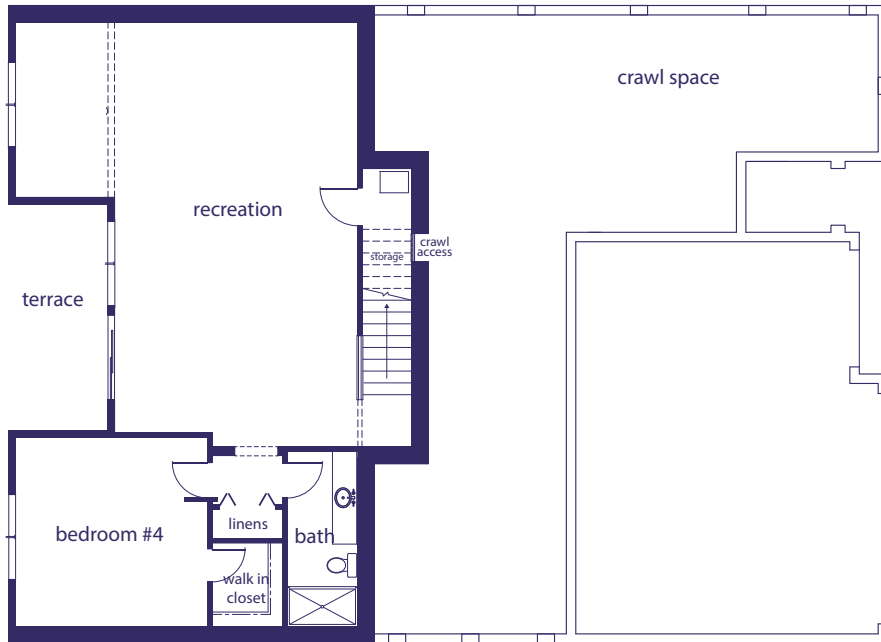

## LOWER

## MAIN

3,098 sq. ft.

4 bedroom / 2.75 bathroom

3 car garage

recreation room • great room • den

VillageLifeCommunities.com

ELEVATION A

3,098 sq. ft.

4 bedroom / 2.75 bathroom

3 car garage

recreation room • great room • den

ELEVATION B

VillageLifeCommunities.com