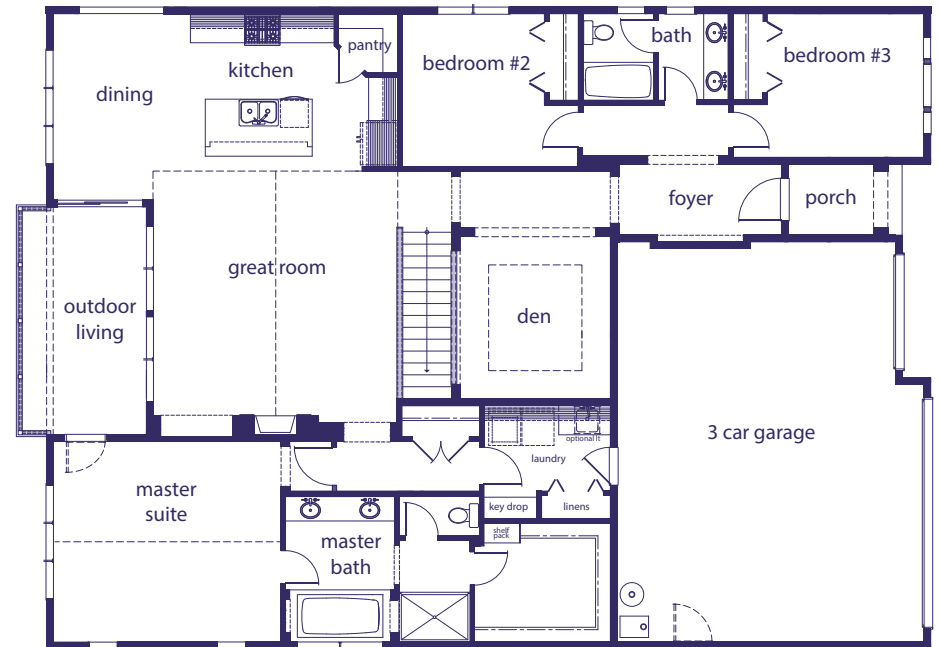

## LOWER

## MAIN

3,098 sq. ft.

4 bedroom / 2.75 bathroom

3 car garage

recreation room • great room • den

VillageLifeCommunities.com

ELEVATION A

3,098 sq. ft.

4 bedroom / 2.75 bathroom

3 car garage

recreation room • great room • den

ELEVATION B

VillageLifeCommunities.com