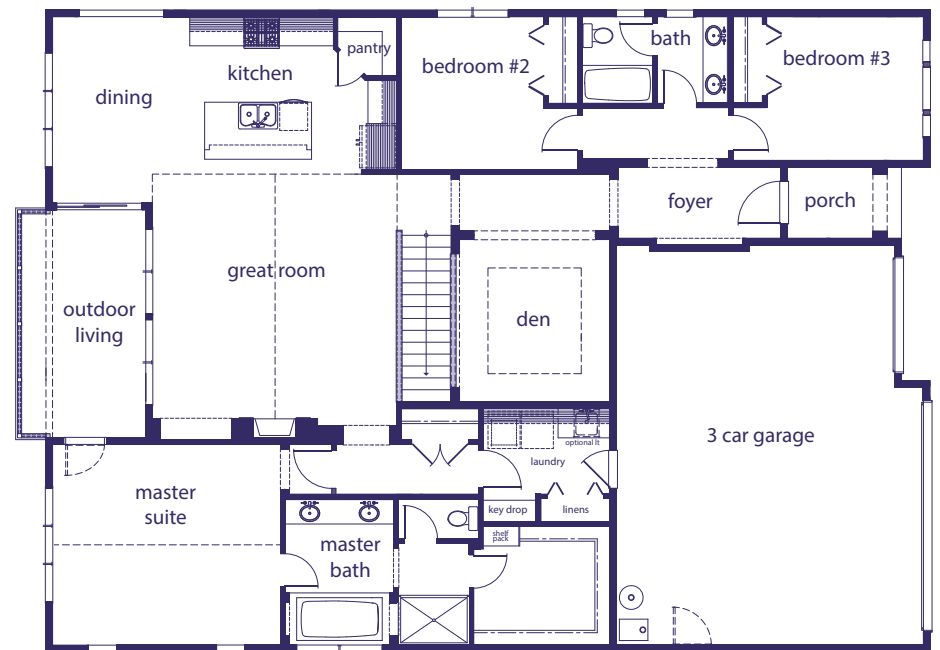

LOWER

MAIN

3,098 sq. ft.

4 bedroom / 2.75 bathroom

3 car garage

great room • recreation room • den

VillageLifeCommunities.com

ELEVATION A

ELEVATION B

3,098 sq. ft.

4 bedroom / 2.75 bathroom

3 car garage

great room • recreation room • den

VillageLifeCommunities.com