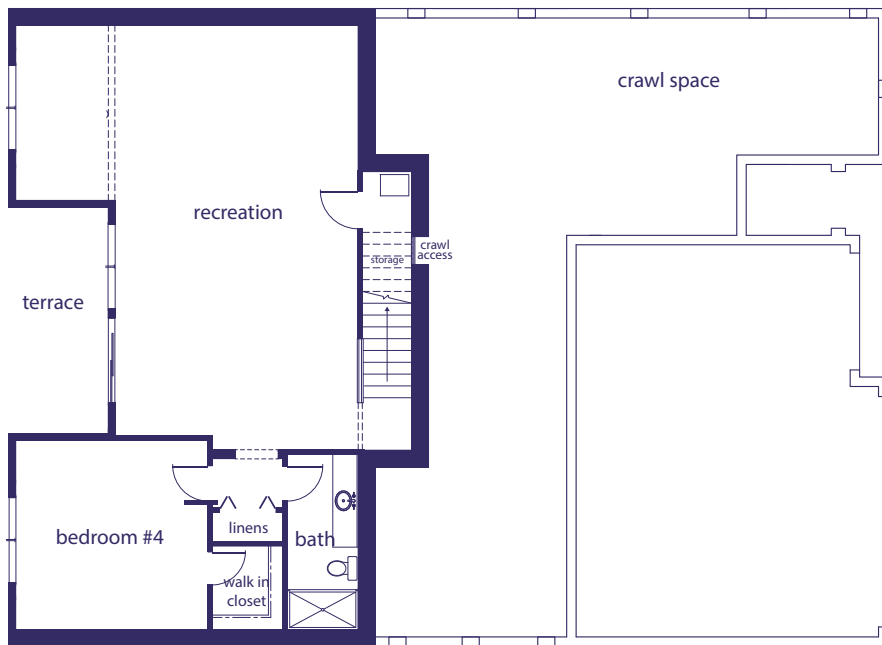

LOWER

MAIN

3,098 sq. ft.

4 bedroom / 2.75 bathroom

3 car garage

great room • recreation room • den

VillageLifeCommunities.com

ELEVATION A

ELEVATION B

3,098 sq. ft.

4 bedroom / 2.75 bathroom

3 car garage

great room • recreation room • den

VillageLifeCommunities.com