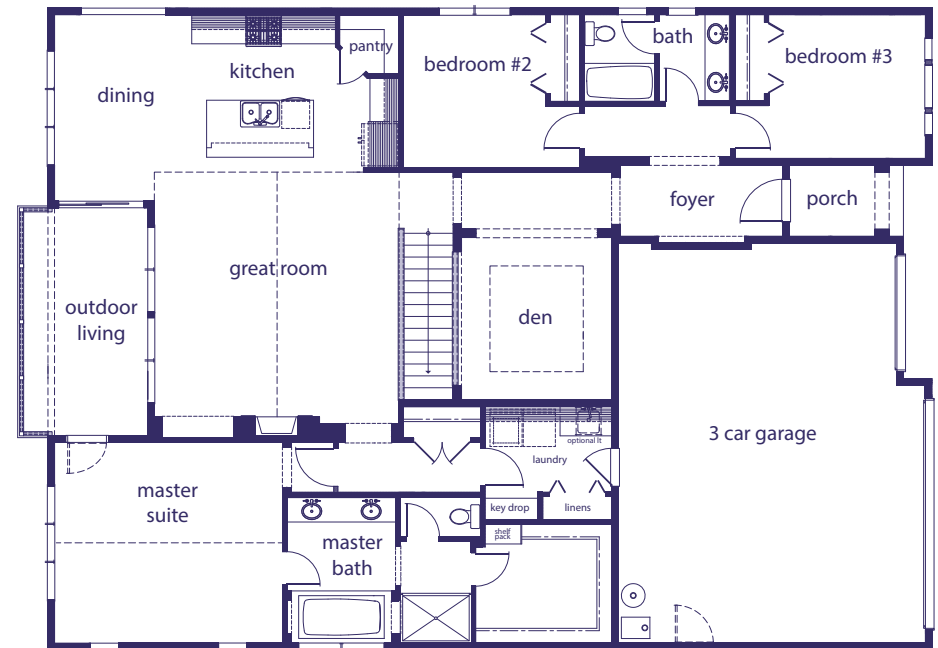

LOWER

MAIN

3,098 sq. ft.

4 bedroom / 2.75 bathroom

3 car garage

great room • recreation room • den

VillageLifeHomes.com

ELEVATION A

ELEVATION B

3,098 sq. ft.

4 bedroom / 2.75 bathroom

3 car garage

great room • recreation room • den

VillageLifeHomes.com