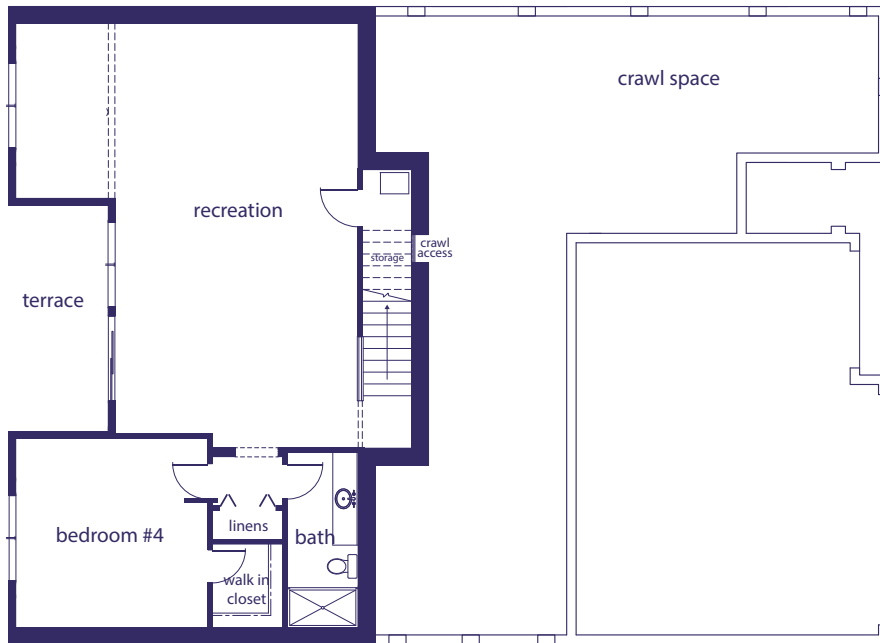

LOWER

MAIN

3,098 sq. ft.

4 bedroom / 2.75 bathroom

3 car garage

great room • recreation room • den

VillageLifeHomes.com

ELEVATION A

ELEVATION B

3,098 sq. ft.

4 bedroom / 2.75 bathroom

3 car garage

great room • recreation room • den

VillageLifeHomes.com