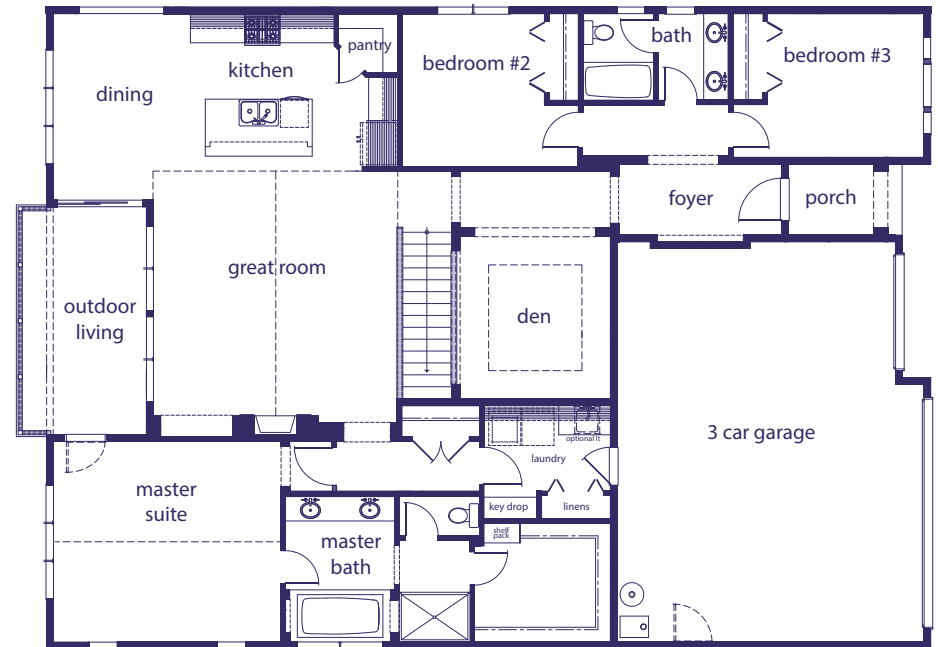

LOWER

MAIN

3,098 sq. ft.

4 bedroom / 2.75 bathroom

3 car garage

recreation room • great room • den

VillageLifeHomes.com

ELEVATION A

3,098 sq. ft.

4 bedroom / 2.75 bathroom

3 car garage

recreation room • great room • den

ELEVATION B

VillageLifeHomes.com