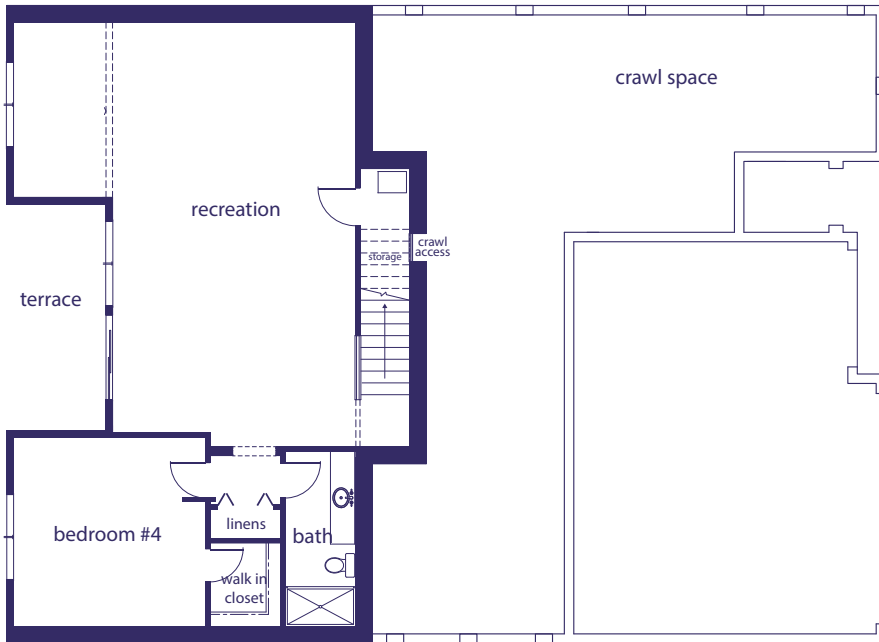

LOWER

MAIN

3,098 sq. ft.

4 bedroom / 2.75 bathroom

3 car garage

recreation room • great room • den

VillageLifeHomes.com

ELEVATION A

3,098 sq. ft.

4 bedroom / 2.75 bathroom

3 car garage

recreation room • great room • den

ELEVATION B

VillageLifeHomes.com