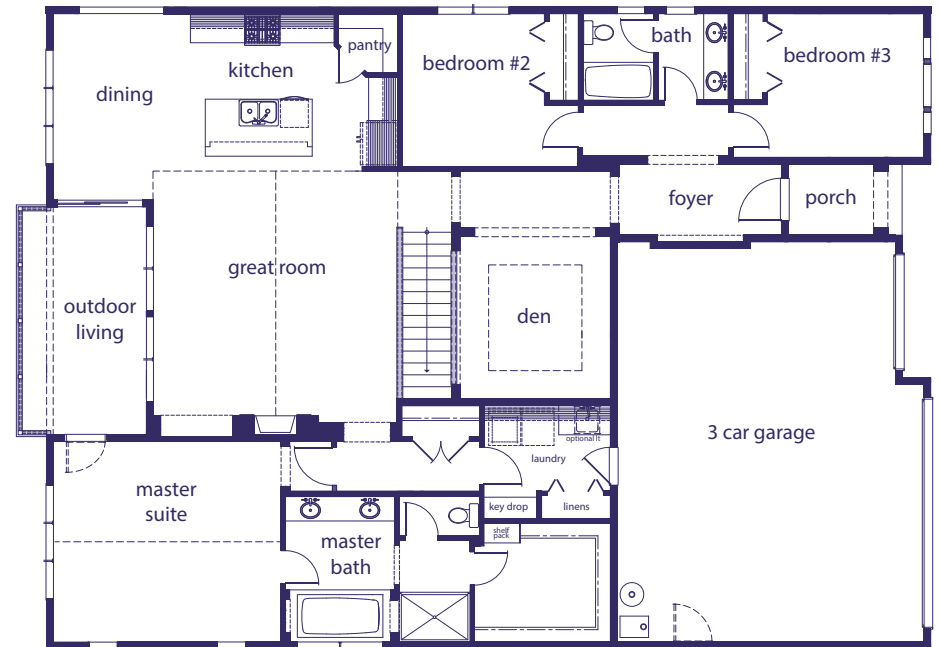

## LOWER

## MAIN

3,098 sq. ft.

4 bedroom / 2.75 bathroom

3 car garage

recreation room • great room • den

VillageLifeHomes.com

ELEVATION A

ELEVATION B

3,098 sq. ft.

4 bedroom / 2.75 bathroom

3 car garage

recreation room • great room • den

VillageLifeHomes.com