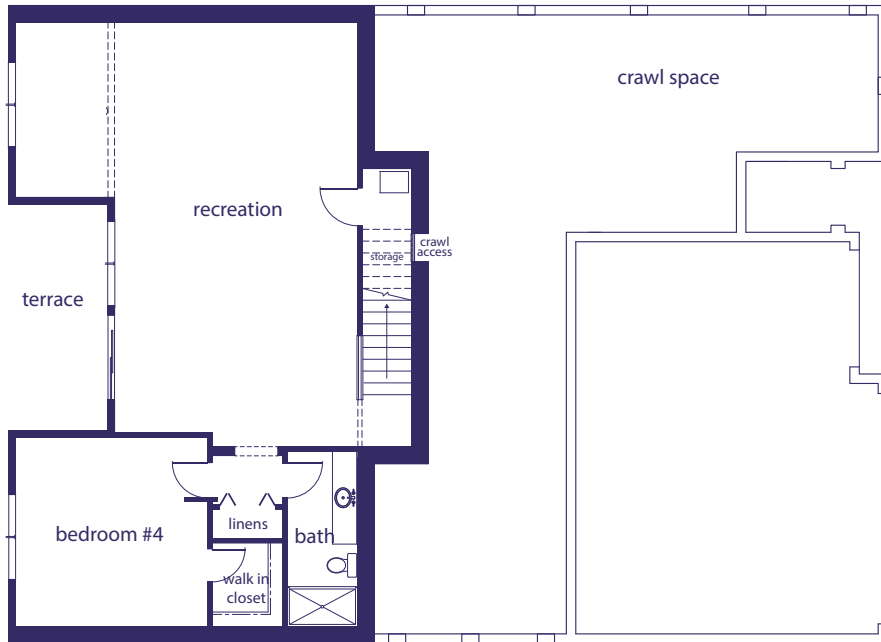

## LOWER

## MAIN

3,098 sq. ft.

4 bedroom / 2.75 bathroom

3 car garage

recreation room • great room • den

VillageLifeHomes.com

ELEVATION A

ELEVATION B

3,098 sq. ft.

4 bedroom / 2.75 bathroom

3 car garage

recreation room • great room • den

VillageLifeHomes.com