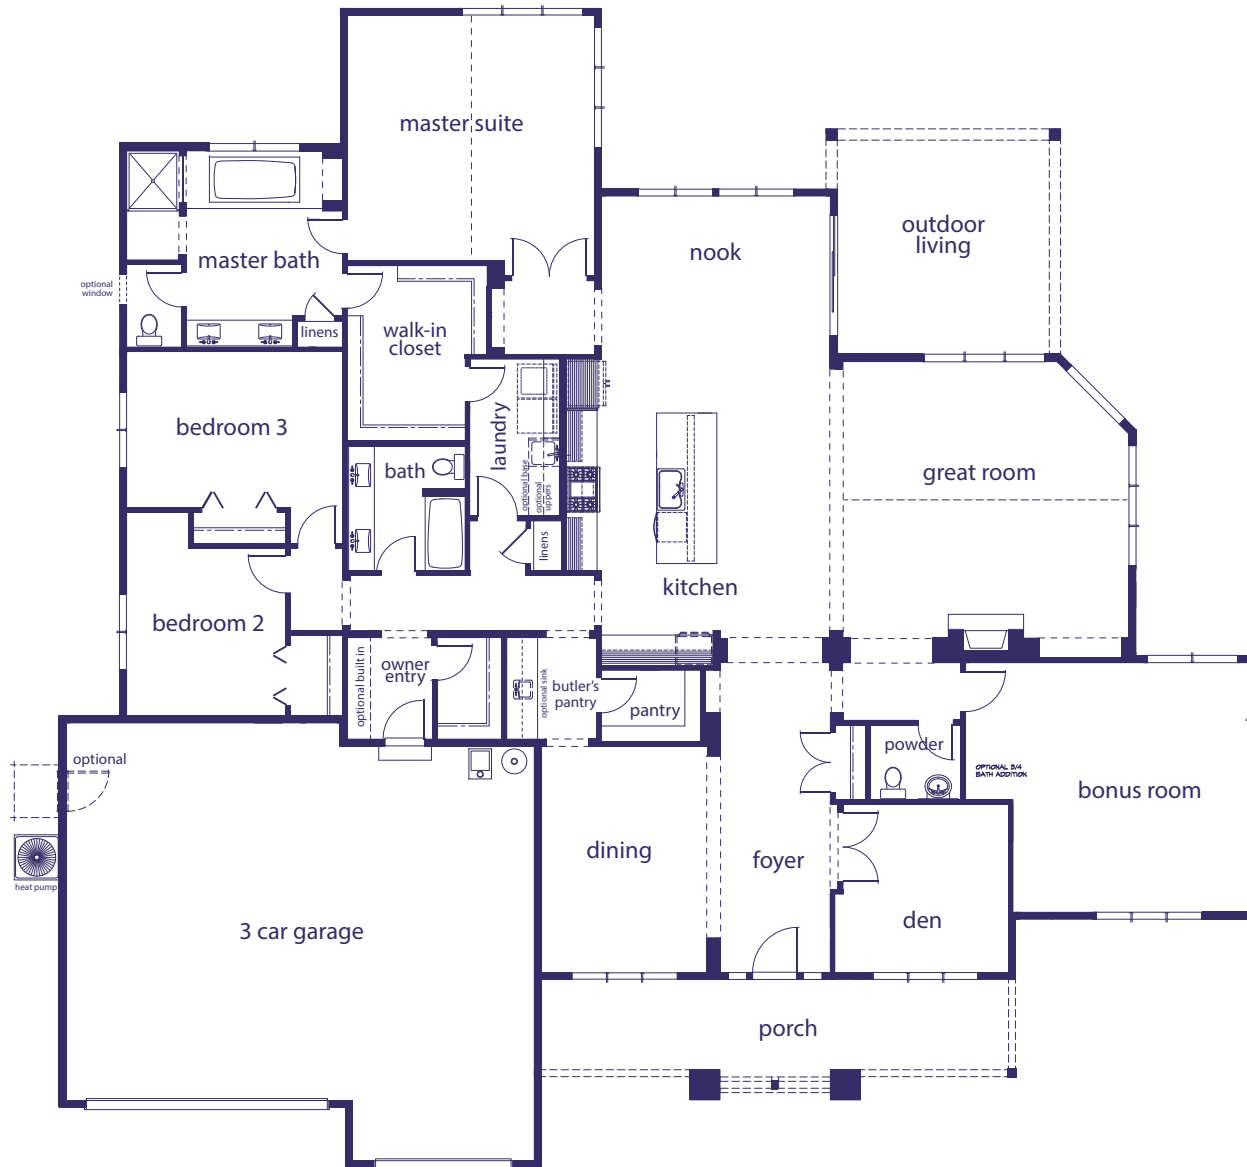

MAIN

3,138 sq. ft.

3 bedroom / 2.5 bathroom

3 car garage

great room • bonus room • den • outdoor living

VillageLifeHomes.com

ELEVATION A

ELEVATION B

3,138 sq. ft.

3 bedroom / 2.5 bathroom

3 car garage

great room • bonus room • den • outdoor living

VillageLifeHomes.com