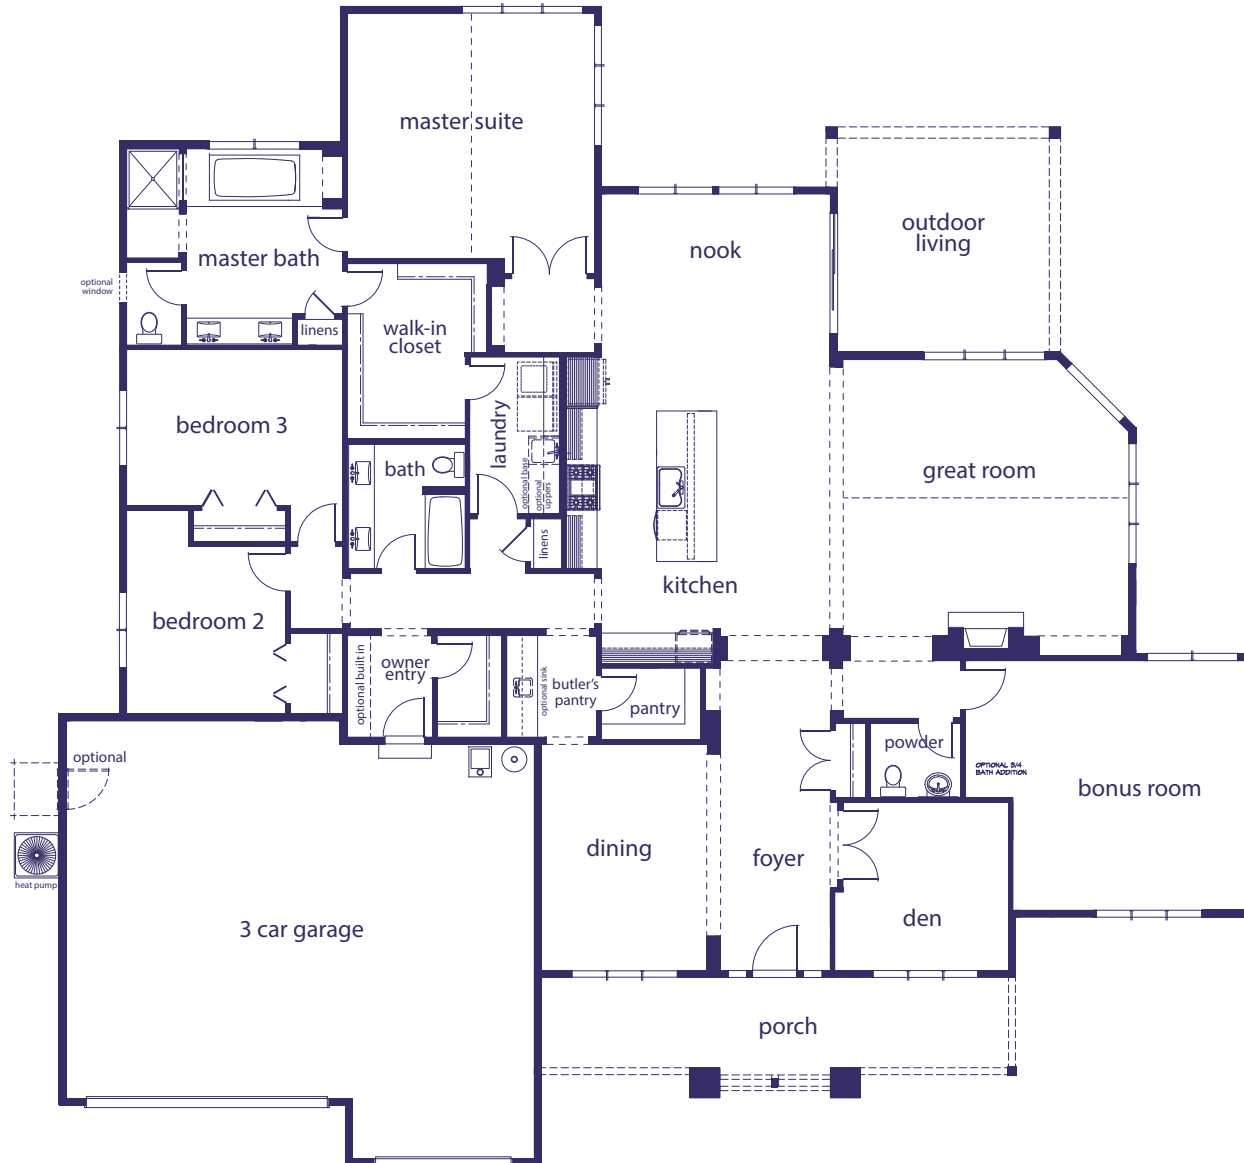

MAIN

3,138 sq. ft.

3 bedroom / 2.5 bathroom

3 car garage

great room • bonus room • den • outdoor living

VillageLifeHomes.com

ELEVATION A

ELEVATION B

3,138 sq. ft.

3 bedroom / 2.5 bathroom

3 car garage

great room • bonus room • den • outdoor living

VillageLifeHomes.com