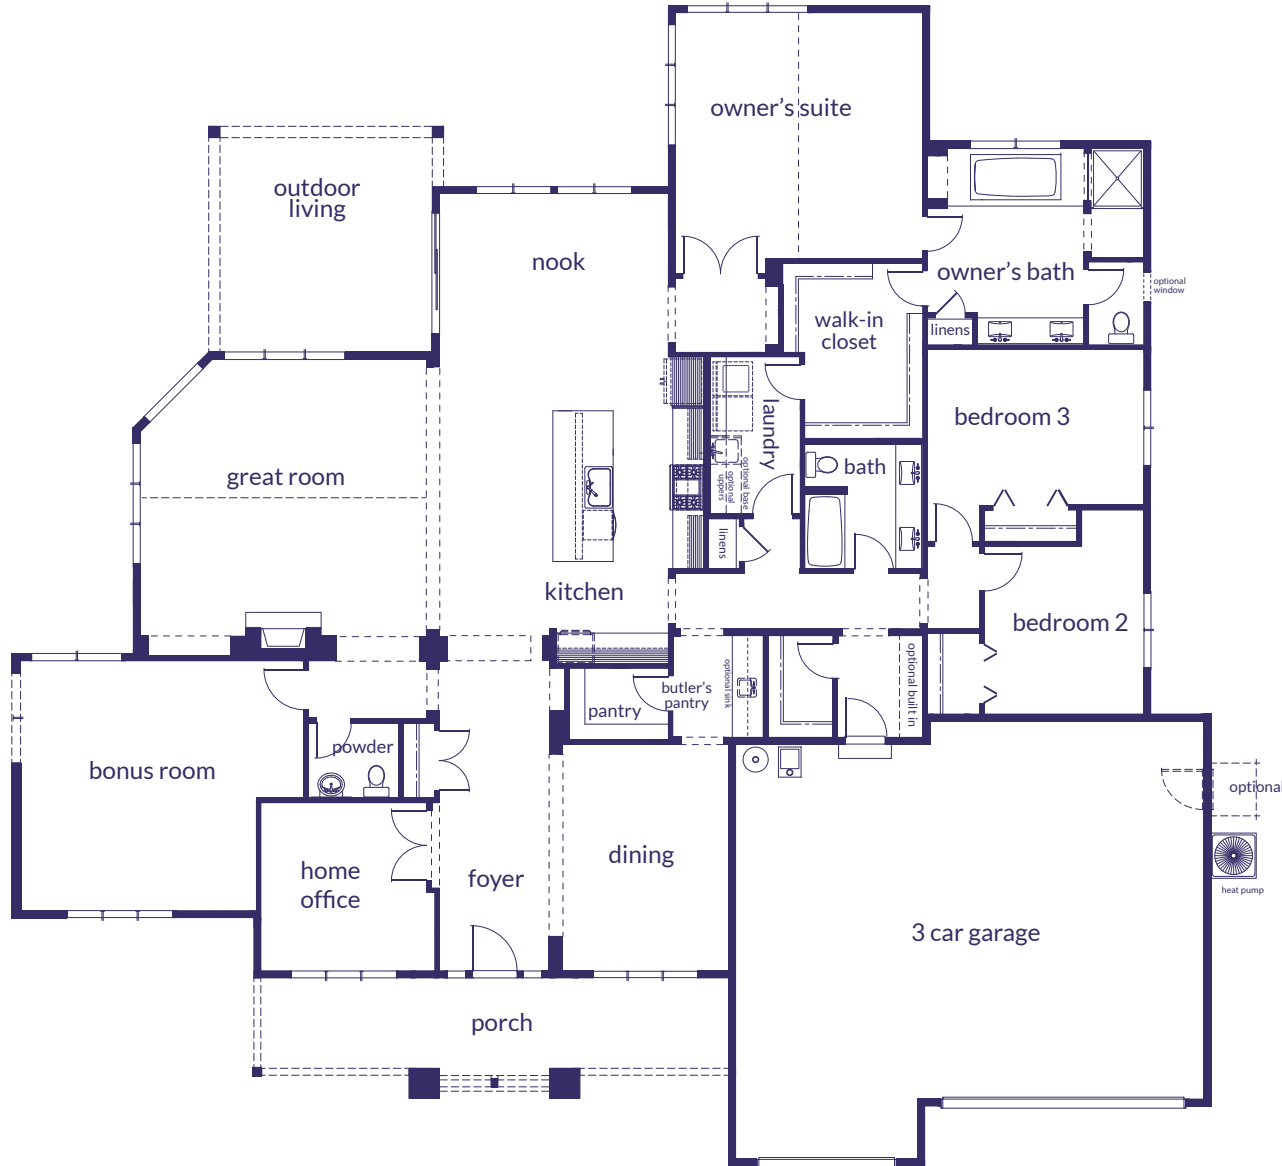

MAIN

3,138 sq. ft.

3 bedroom / 2.5 bathroom

3 car garage

bonus room • home office • outdoor living

VillageLifeHomes.com

ELEVATION B

3,138 sq. ft.

3 bedroom / 2.5 bathroom

3 car garage

bonus room • home office • outdoor living

[VillageLifeHomes.com](http://VillageLifeHomes.com)