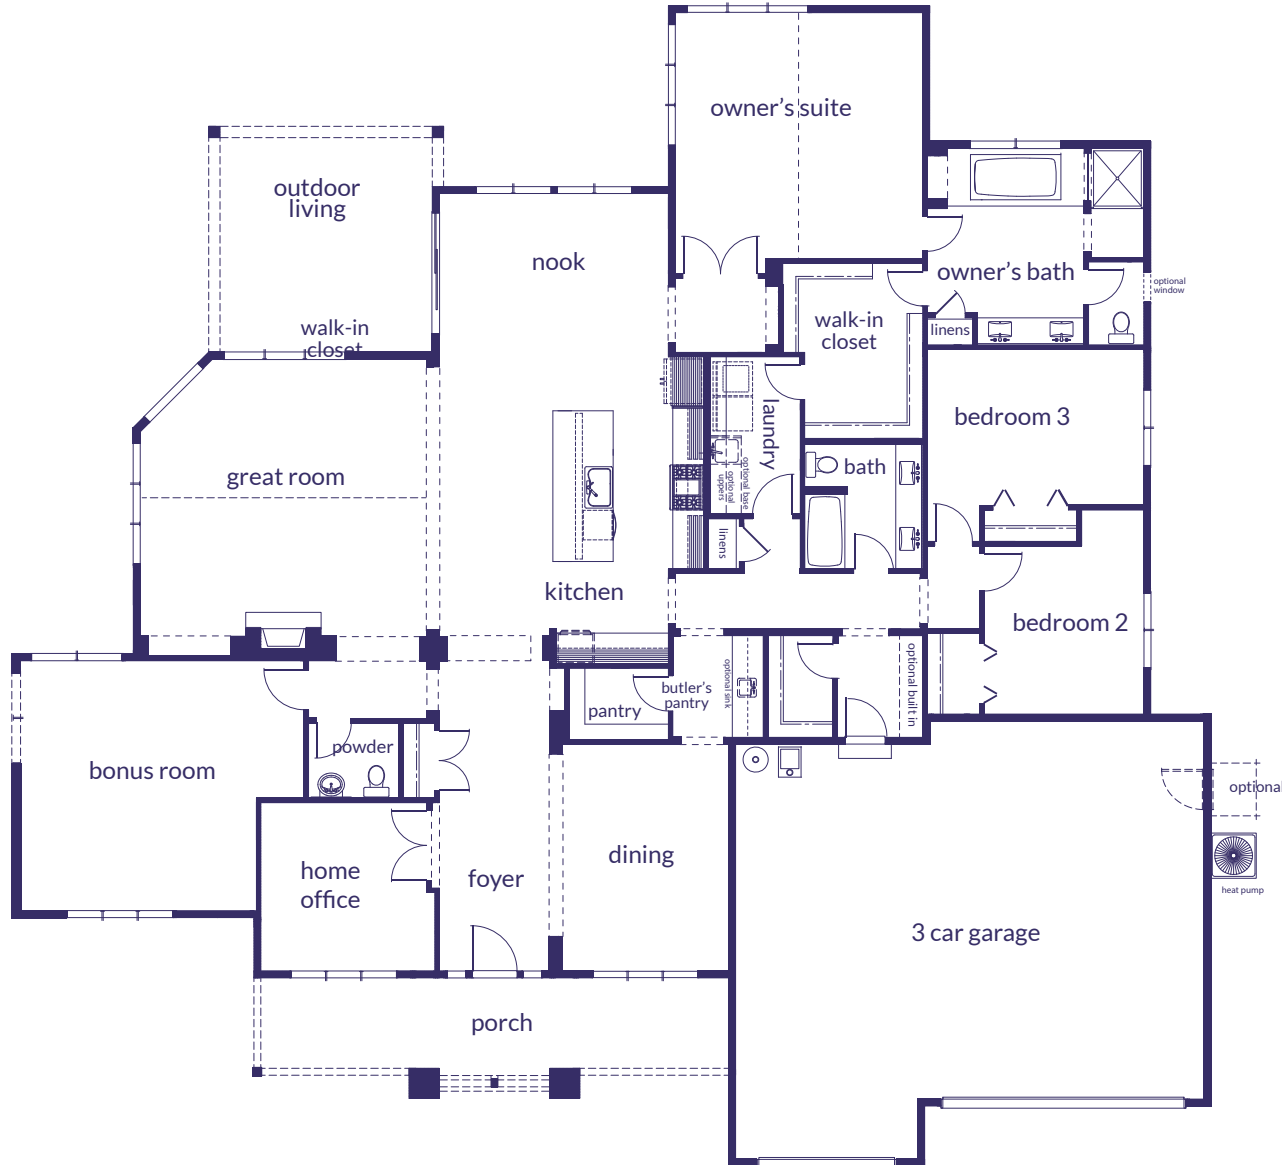

MAIN

3,138 sq. ft.

3 bedroom / 2.5 bathroom

3 car garage

bonus room • home office • outdoor living

VillageLifeHomes.com

ELEVATION A

3,138 sq. ft.

3 bedroom / 2.5 bathroom

3 car garage

bonus room • home office • outdoor living

[VillageLifeHomes.com](http://VillageLifeHomes.com)