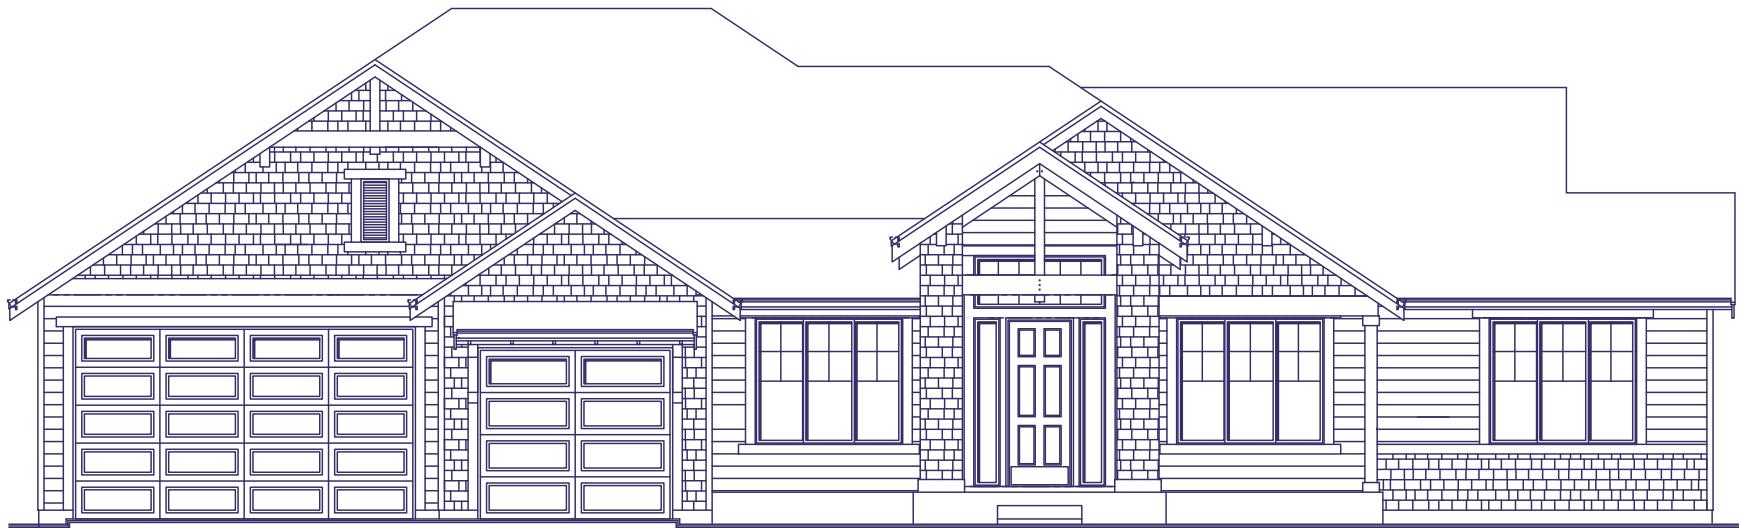

MAIN

3,138 sq. ft.

3 bedroom / 2.5 bathroom

3 car garage

bonus room • home office • outdoor living

VillageLifeHomes.com

ELEVATION A

3,138 sq. ft.

3 bedroom / 2.5 bathroom

3 car garage

bonus room • home office • outdoor living

VillageLifeHomes.com