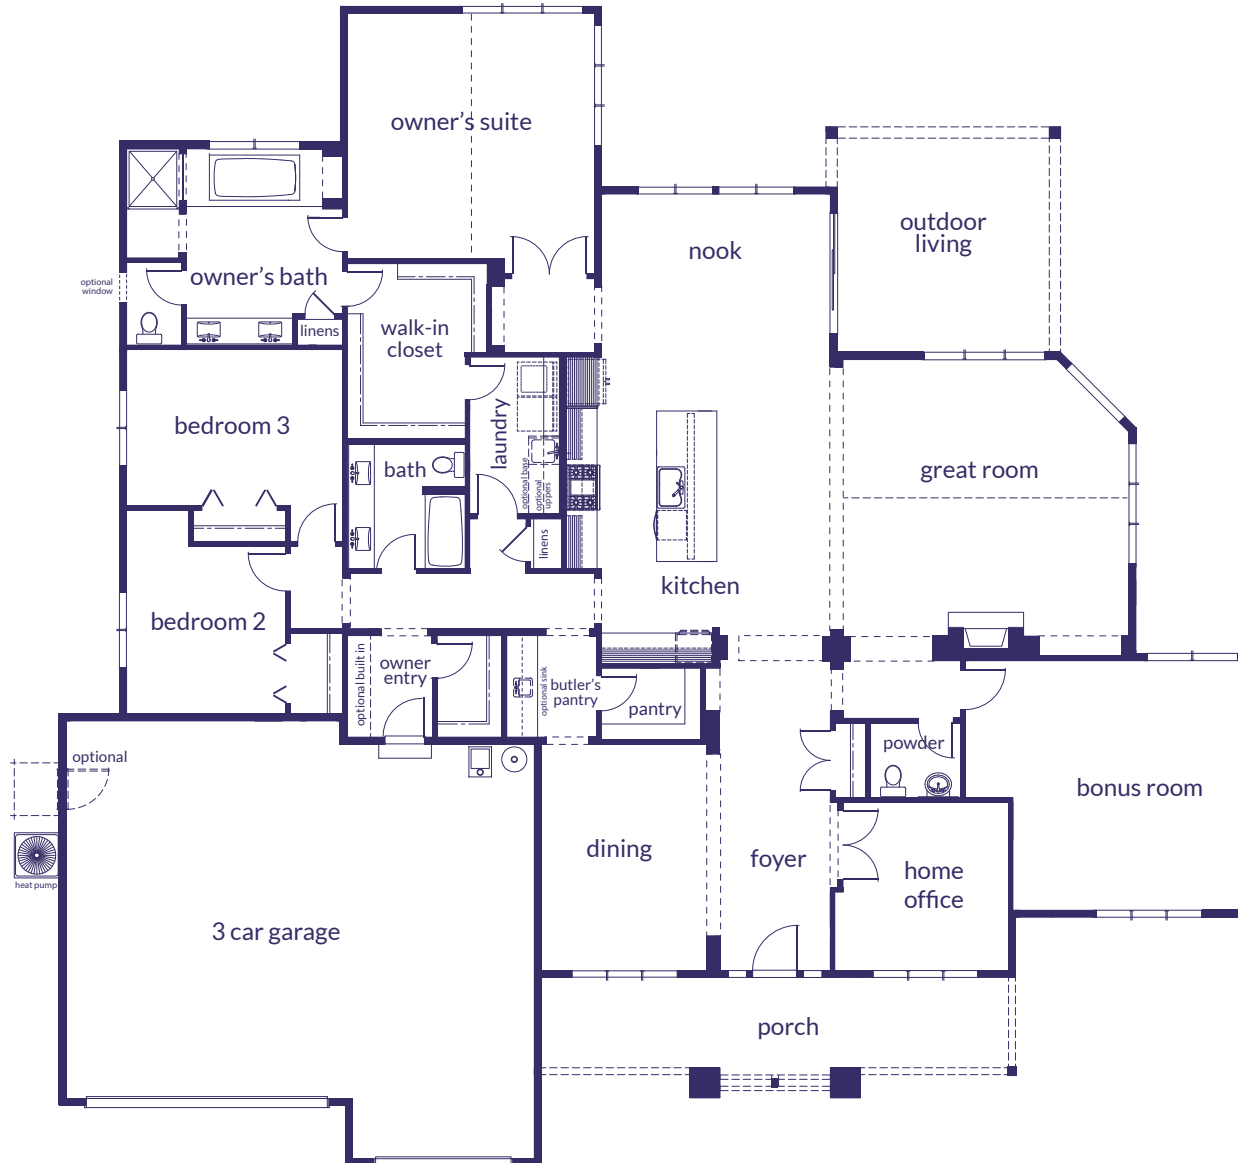

MAIN

3,138 sq. ft.

3 bedroom / 2.5 bathroom

3 car garage

bonus room • home office • outdoor living

VillageLifeHomes.com

ELEVATION A

3,138 sq. ft.

3 bedroom / 2.5 bathroom

3 car garage

bonus room • home office • outdoor living

VillageLifeHomes.com