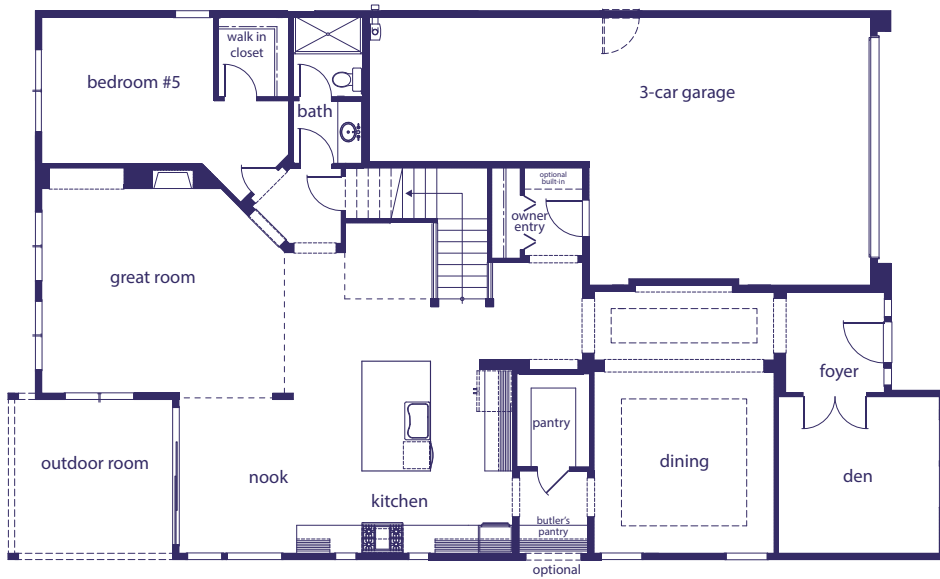

MAIN

UPPER

3,868 sq. ft.

3 car tandem garage

5 bedroom / 2.75 bathroom bonus • formal dining • great room • outdoor living

VillageLifeHomes.com

ELEVATION A

ELEVATION B

3,868 sq. ft.

3 car tandem garage

5 bedroom / 2.75 bathroom bonus • formal dining • great room • outdoor living

VillageLifeHomes.com