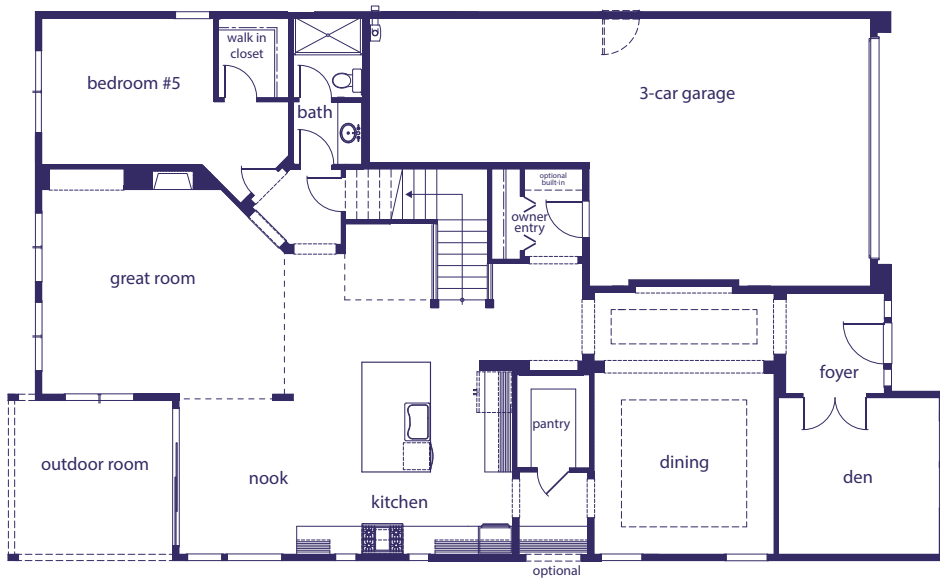

MAIN

UPPER

3,868 sq. ft.

3 car tandem garage

5 bedroom / 2.75 bathroom bonus • formal dining • great room • outdoor living

VillageLifeHomes.com

ELEVATION A

ELEVATION B

3,868 sq. ft.

3 car tandem garage

5 bedroom / 2.75 bathroom bonus • formal dining • great room • outdoor living

VillageLifeHomes.com