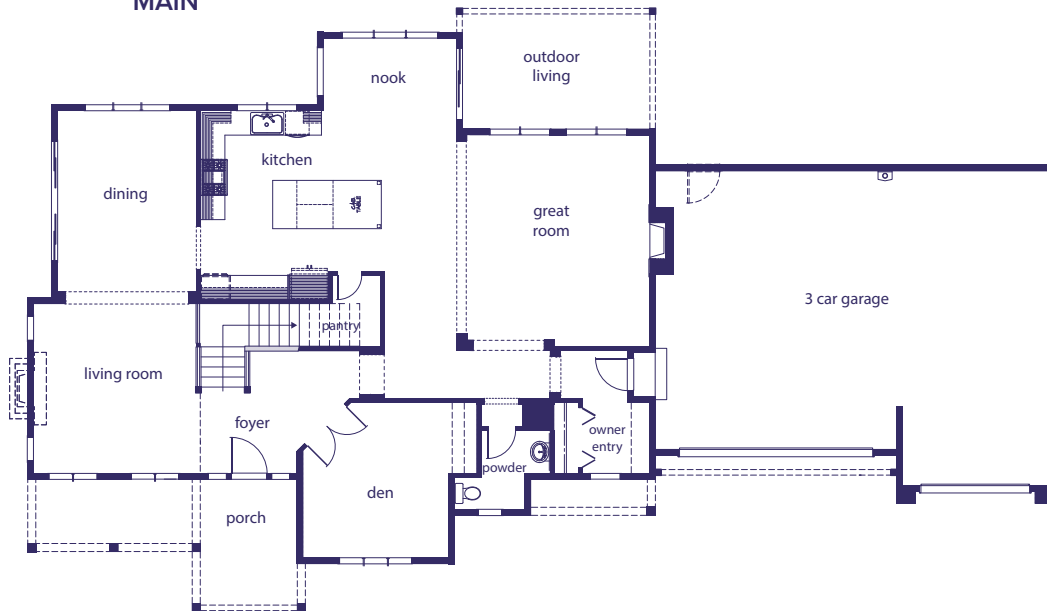

MAIN

UPPER

3,304 sq. ft.

4 bedroom / 2.5 bathroom

3 car garage

great room • dining room • outdoor living

VillageLifeCommunities.com

ELEVATION A

ELEVATION B

3,304 sq. ft.

4 bedroom / 2.5 bathroom

3 car garage

great room • dining room • outdoor living

VillageLifeCommunities.com