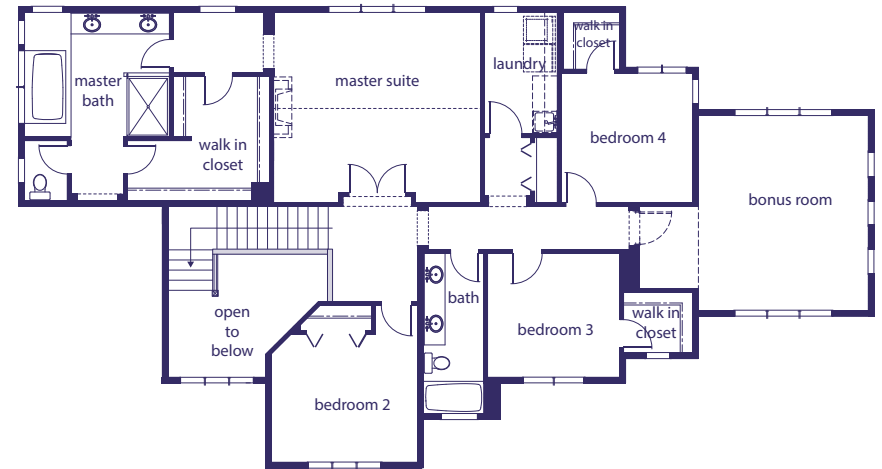

MAIN

UPPER

3,304 sq. ft.

4 bedroom / 2.5 bathroom

3 car garage

great room • dining room • outdoor living

VillageLifeCommunities.com

ELEVATION A

ELEVATION B

3,304 sq. ft.

4 bedroom / 2.5 bathroom

3 car garage

great room • dining room • outdoor living

VillageLifeCommunities.com