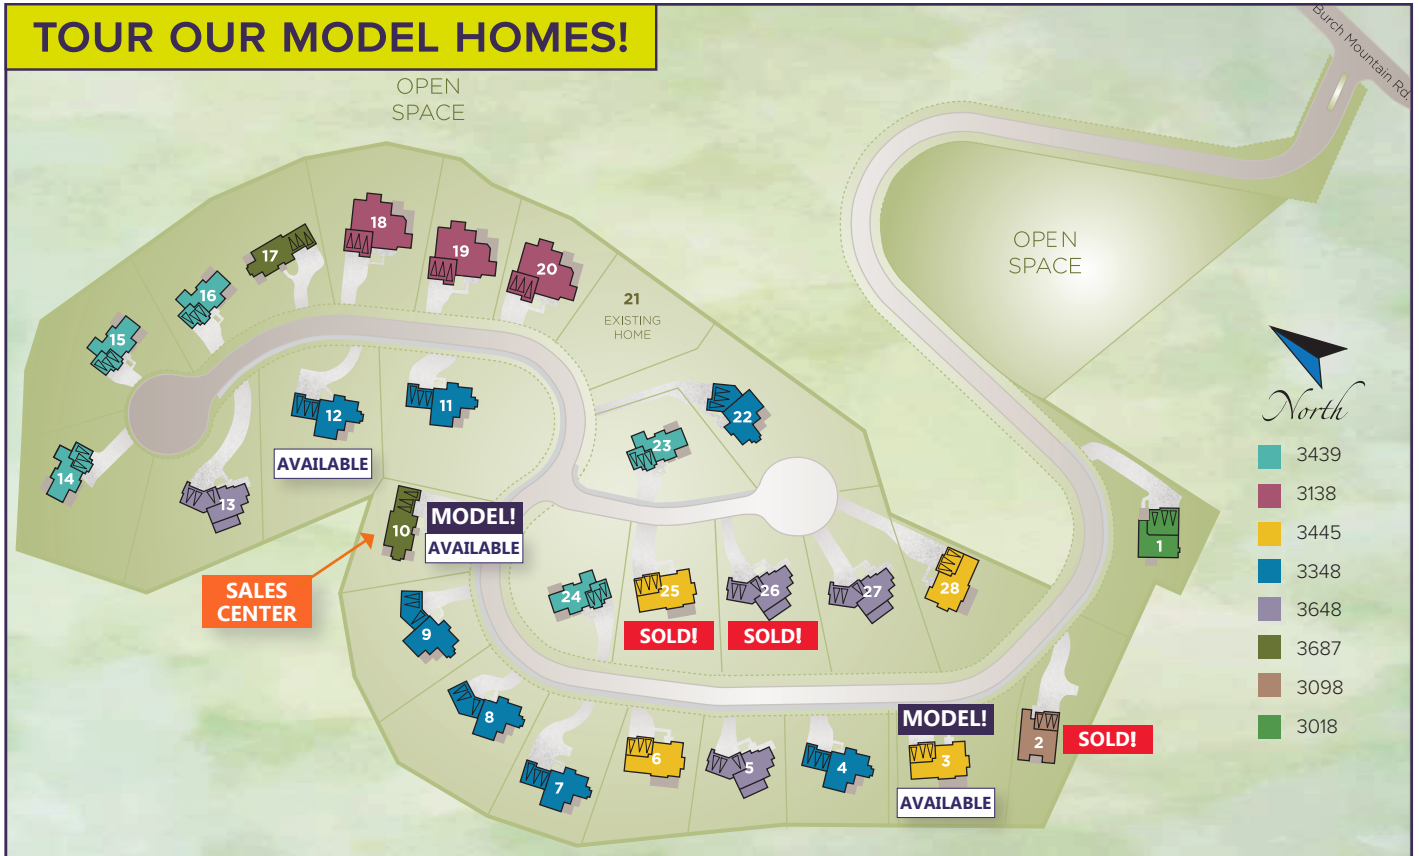

Burch Mountain Estates

Exclusive 27-lot sunnyslope community in Wenatchee, located at the top of Burch Mountain with breathtaking views!

TOUR OUR MODEL HOMES!

LOT FOR SALE

LOT 12 \$149,990 30,677 sq ft

Julz Fowler, 509.264.5423