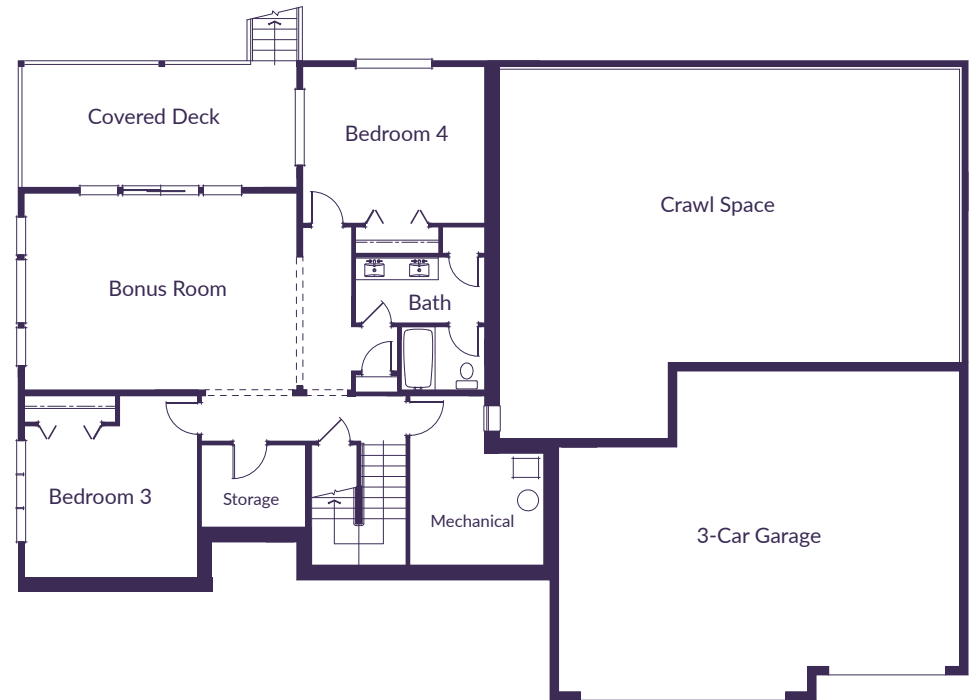

ELEVATION B

3,198 sq. ft. | 4 bedroom | 2.75 bathroom

3 car garage • bonus room • home office • owner's suite on main

VillageLifeHomes.com

MAIN

LOWER

3,198 sq. ft. | 4 bedroom | 2.75 bathroom

3 car garage • bonus room • home office • owner's suite on main