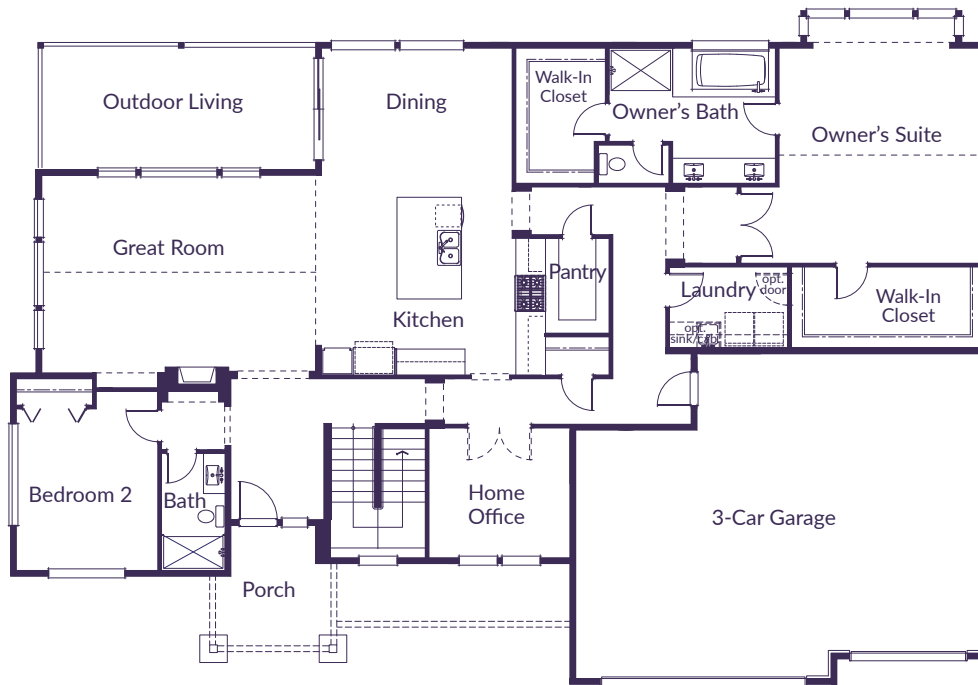

ELEVATION B

3,198 sq. ft. | 4 bedroom | 2.75 bathroom

3 car garage • bonus room • home office • owner's suite on main

VillageLifeHomes.com

MAIN

LOWER

3,198 sq. ft. | 4 bedroom | 2.75 bathroom

3 car garage • bonus room • home office • owner's suite on main