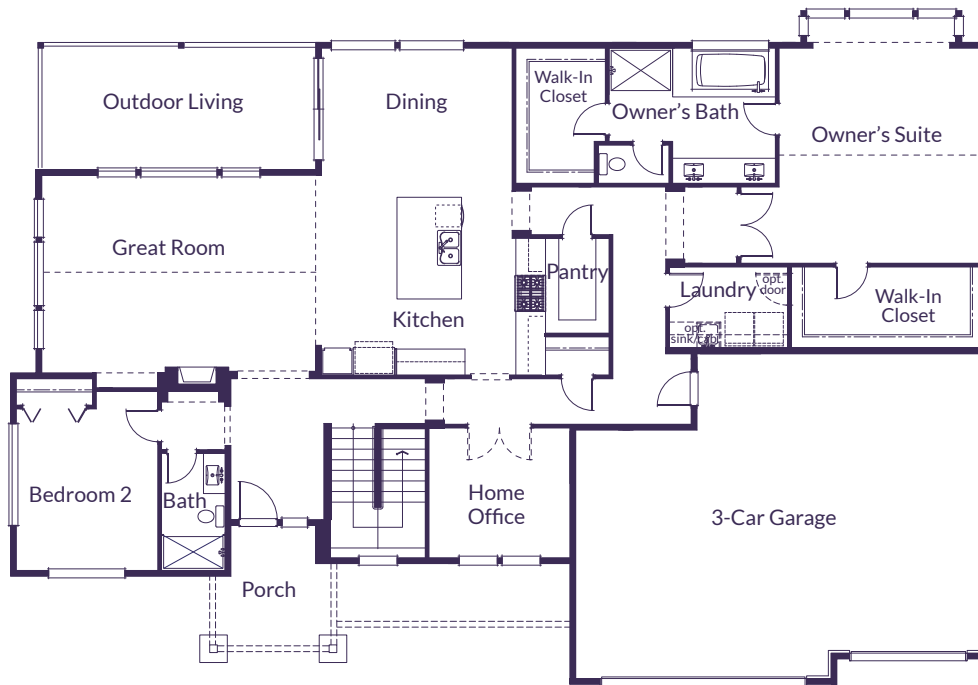

ELEVATION A

3,198 sq. ft. | 4 bedroom | 2.75 bathroom  
3 car garage • bonus room • home office • owner's suite on main

VillageLifeHomes.com

## MAIN

## LOWER

3,198 sq. ft. | 4 bedroom | 2.75 bathroom  
3 car garage • bonus room • home office • owner's suite on main

VillageLifeHomes.com