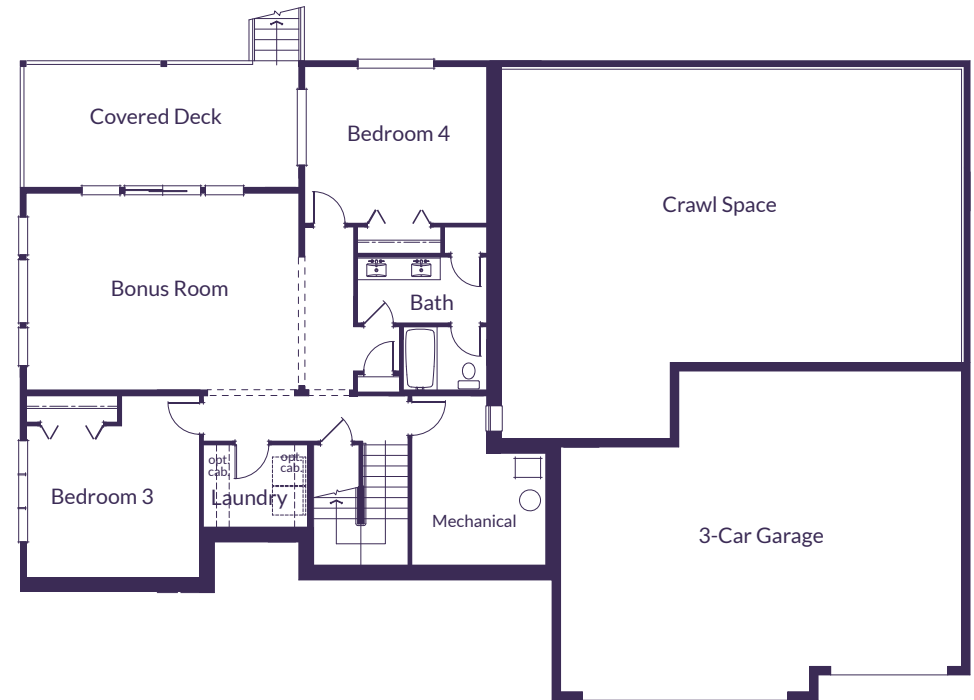

ELEVATION A

3,198 sq. ft. | 4 bedroom | 2.75 bathroom  
3 car garage • bonus room • home office • owner's suite on main

VillageLifeHomes.com

## MAIN

## LOWER

3,198 sq. ft. | 4 bedroom | 2.75 bathroom  
3 car garage • bonus room • home office • owner's suite on main

VillageLifeHomes.com